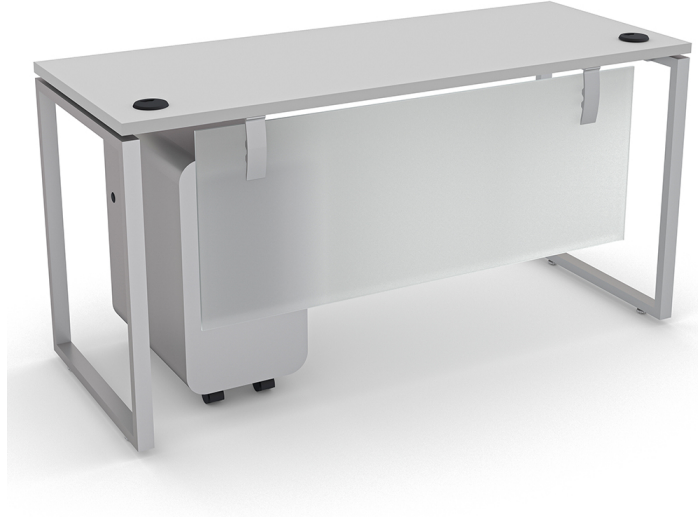

## INDIGO SERIES LAMINATE OFFICE DESK WITH BOX LEGS | 2X5 | 9 LAMINATE OPTIONS

**\$1,361.30**

- 1" thick laminate top
- Acrylic modesty panel
- 60"W x 24"D top (Shown in White)
- (2) Metal Box Legs (Shown in Silver)
- (1) Wally Mobile Pedestal