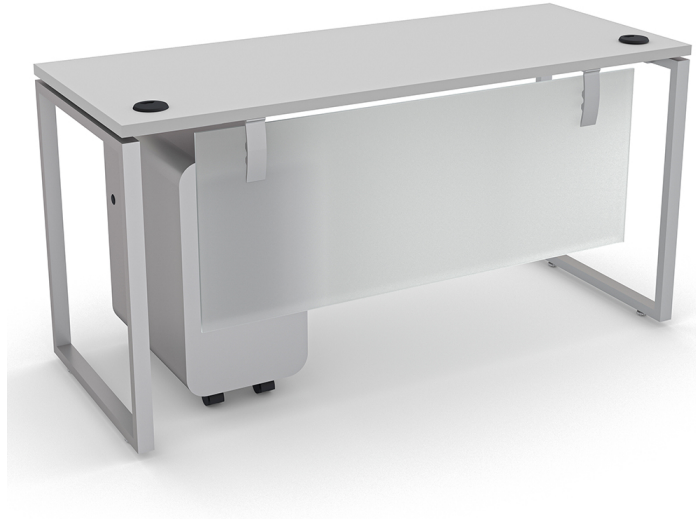

## INDIGO SERIES LAMINATE OFFICE DESK WITH BOX LEGS | 2X5 | 9 LAMINATE OPTIONS

**\$1,361.30**

- 1" thick laminate top
- Acrylic modesty panel
- 60"W x 24"D top (Shown in White)
- (2) Metal Box Legs (Shown in Silver)
- (1) Wally Mobile Pedestal
- Due to screen resolution and lighting variations color may look different in person from what you see in the image.