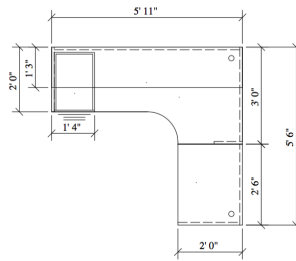

GALLERY IMAGES