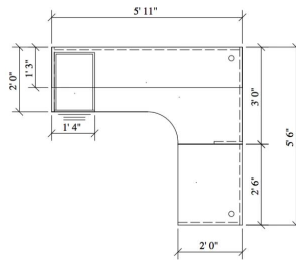

GALLERY IMAGES