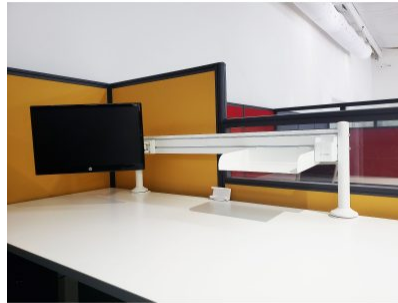

DESK MOUNTED DOUBLE SIDED ACCESSORY RAIL

\$385.88

- **Aluminum Construction:** provides a sleek and elegant look
- **Modular System:** changes the configuration or adds to your design at any time
- **Material:** Aluminum
- **Surface Finish:** Powder Coating
- **Color:** Matte White
- **Weight Capacity:** 88lbs
- Accessories shown are not included
- **Dimensions:** 47.2"W x 0.87"D x 3.9"H
- **Included:**
 - 1x- Set of (2) Desk Mounting Poles

Skutchi Designs, Inc.

(888) 993-3757
sales@skutchi.com

- 1x- Slat Wall
- 2x- Paper Tray
- 2x- Pencil Cup
- 2x- Single Monitor Arm

SKU: DESK-MOUNT-AR-DOUBLE

GALLERY IMAGES

PRODUCT DESCRIPTION

This slatwall provides additional space for accessories and is an efficient approach to satisfy multiuser requirements. Two mounting options included - desk clamp and grommet are included for your different installation needs.