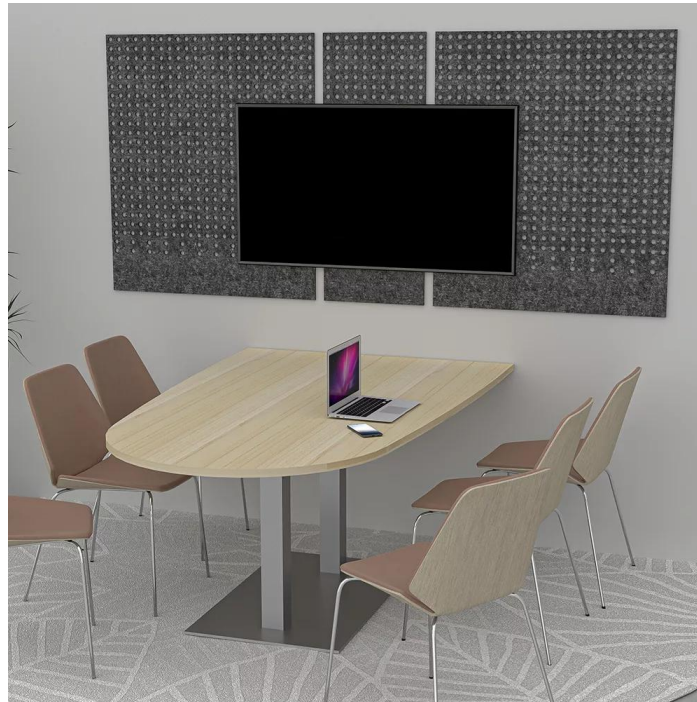

6-PERSON BOVAL COLLABORATION TABLE WITH SQUARE METAL BASE | WALL MOUNTED HUDDLE TABLE | 4X6

\$1,309.88

- **Table Top Dimensions:** 5' 11.5"W x 3' 9.25"D x 1"H
- **Acoustic wall panels sold separately. Please call for quote.**
- **Features Include:**
 - Designed to mount to the wall to incorporate media and interaction into a tight meeting space
 - Contemporary design
 - Complemented with 3" x 29" metal post legs
 - Seats up to 6 people comfortably
 - Equipped with brackets to attach to a wall

- Seating and accessories shown are not included
- Inset power/data modules available for an upcharge

Also, you can call toll-free (888) 993-3757 to customize this table with another size, tabletop shape, base, or laminates available.

Impact Laminate Options

			
Black Oak	Driftwood	Maple	Sea Salt

PRODUCT DESCRIPTION

The [Harmony Conference Table Series](#) offers this 6-person huddle table with a boval shaped tabletop. It features silver post legs, and the laminate surface of your choice. It measures approximately 4' in length, 6' in width, and the thickness of the tabletop is 1".

This table is designed to be mounted to any wall. It can comfortably seat up to four people depending upon the chairs you pick (not include with table purchase).

Skutchi Designs, Inc.

(888) 993-3757
sales@skutchi.com