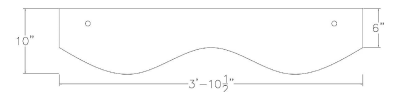

Custom Designs Available. Please call **(888) 993-3757** for custom designs.

SKU: ESC-P-BF60-B3

GALLERY IMAGES

eSCAPE
ACOUSTICAL & PRODUCT SOLUTIONS
Design: Cloud-486010

Overall Dimensions

PRODUCT DESCRIPTION