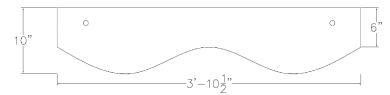

eSCAPE
ACOUSTICAL & PRIVACY SOLUTIONS
Design: Cloud-486010

Overall Dimensions