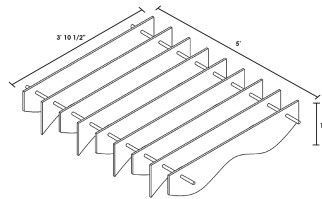

eSCAPE
ACOUSTICAL & PRIVACY SOLUTIONS
Design: Cloud-486010

Overall Dimensions