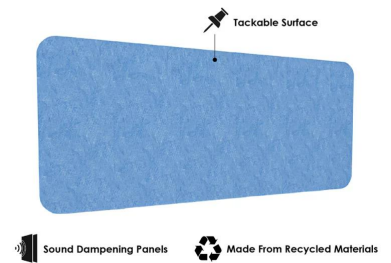

SKU: WA-PET-CUSTOM-05

GALLERY IMAGES

eSCAPE
ACOUSTICAL
SOLUTIONS

Color Options

eSCAPE
ACOUSTICAL & PRIVACY SOLUTIONS

PRODUCT DESCRIPTION

Our **eSCAPE** line of wall mounted acoustic panels are made in the USA!

What Is PET Made From?

PET (Polyethylene Terephthalate) is a soft, felt-like material made with **100% recycled plastics** such as soda or water bottles plastics. Instead of ending up in landfills or oceans, the plastics in these products are remade into colorful, 1/2" thick panels. Those panels are then cut into custom shapes and sizes to be used to reduce noise pollution and annoying noises in the office.