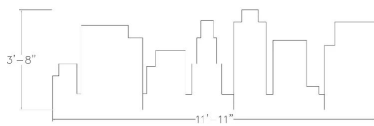

GALLERY IMAGES