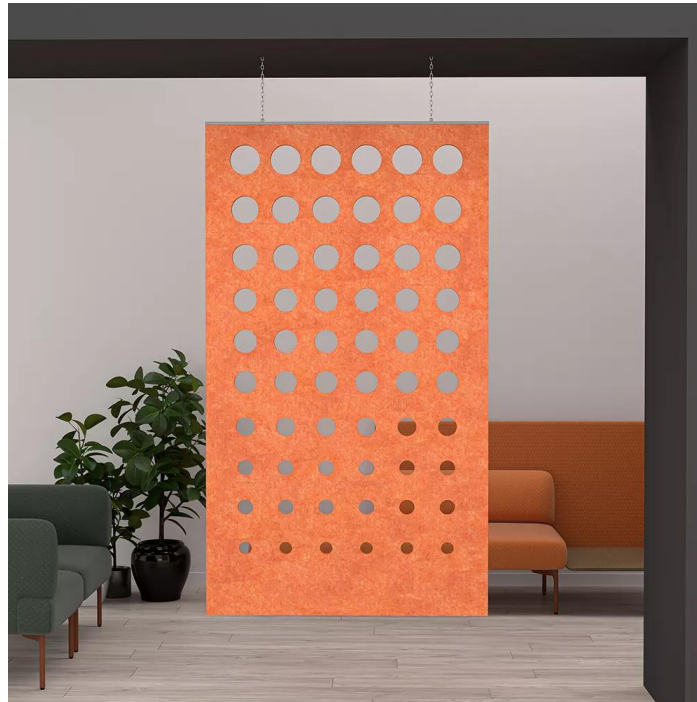

**ESCAPE SERIES CONNECT DESIGN HANGING ACOUSTICAL PANEL | 47"W X 84"H | 15  
COLORS AVAILABLE**

**\$350.00**

Hanging panels are a great way to divide your space while adding a pop of color to it. The sound reducing material gives you relief from loud noises, minimizing distractions in addition to increasing your privacy. 0.75 NRC rating.

- Design: Connect
- Size: 47"W x 84"H
- Excellent acoustical qualities. 1/2" thick PET material, 0.75 NRC rating.
- Made from recycled plastic bottles, and is 100% recyclable.
- No harmful emissions

- Water resistant
- Easily installed
- Hanging hardware not included
- Metal channel with metal loops attached to the top of the panel
- NOTE: Due to manufacturing process, one side may be rougher than the other
- Panel Thickness: 12mm (1/2 inch)
- Custom Designs Available

### What Is PET Made From?

PET (Polyethylene Terephthalate) is a soft, felt-like material made with 100% recycled plastics such as soda or water bottles plastics. Instead of ending up in landfills or oceans, the plastics in these products are remade into colorful, 1/2" thick panels. Those panels are then cut into custom shapes and sizes to be used to reduce noise pollution and annoying noises in the office.