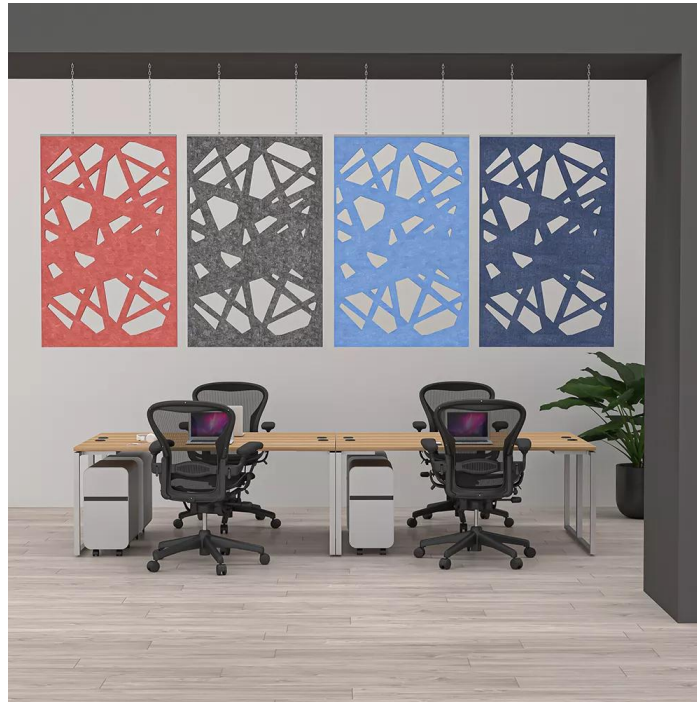

**ESCAPE SERIES SUSPENDED ACOUSTIC PANELS | MOSAIC DESIGN 4-PIECE SET | 30"W X 47"H | 15 COLORS AVAILABLE**

**\$897.52**

Easy installation. Can be mounted on the wall using hot glue, trim nails, Z clips, or double-sided tape. Mounting hardware not included.

- Design: Mosaic
- Overall Size: 10'W x 4'H
- Panel Size: 30"W x 47"H
- Panel Thickness: 12mm (1/2 inch)
- Made from recycled material and is 100% recyclable
- No harmful emissions

- Water resistant
- 14 Color options available
- NOTE: Due to the manufacturing process, one side may be rougher than the other
- Please contact a sales associate to discuss fitting the design on your available wall space.
- Custom Designs Available
- Made from recycled materials.
- See our [Inspiration Guide](#) for design ideas