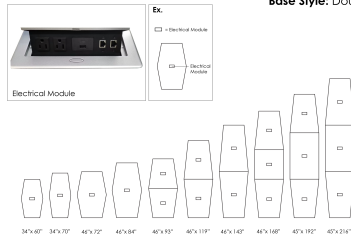

Table Top Style: Hexagon

- Set of 2 inset power/data modules available for an upcharge
- Due to screen resolution and lighting variations color may look different in person from what you see in the image.

Also, you can call toll-free (888) 993-3757 to customize this table with another size, tabletop shape, base, or laminates available.

SKU: HAR-HEX.IR-46X119-DOU

GALLERY IMAGES

HARMONY CONFERENCE SERIES

Electrical Module Placement
Base Style: Double Base