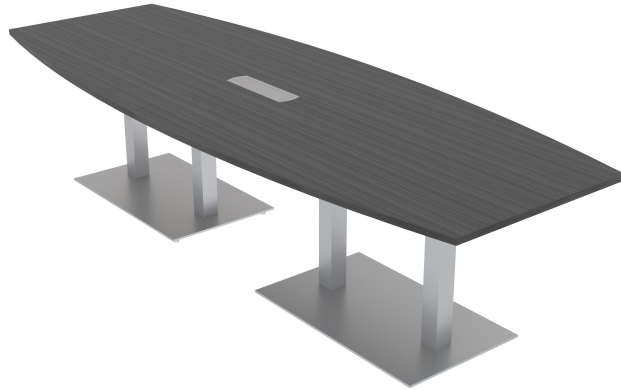

10-PERSON BOAT CONFERENCE TABLE WITH METAL BASES | HARMONY CONFERENCE SERIES | 10' TABLE WITH ROTATING ELECTRICAL MODULE

\$3,053.44

- **Table Top Dimensions:** 120"W x 45"D x 1"H
- **Table Base Dimensions:** 27.5"W x 15.75"D x 28.5"H
- **Features Include:**
 - Contemporary design with modern accents
 - Modular construction allows to easily adjust the size of the table if the needs of your space change
 - Complemented with brushed stainless steel base
 - Rotating electrical module with 3 power outlets, 2 Cat 6, and 2 USB ports
 - Available in 8 QuickShip Laminates

- Coordinates with the [Sapphire Wall System](#) and [Sapphire Cubicle System](#) for a uniformed working environment
- Seating and accessories shown are not included
- Set of 2 inset power/data module available for an upcharge
- Due to screen resolution and lighting variations color may look different in person from what you see in the image.

Modular Design & Durable Construction

Harmony Conference Series gives classic shapes a modern twist, combining creativity and class with durable construction which fits virtually any modern office environment. Because it's designed with scalability in mind, its modular construction allows you to easily enhance or reduce the size of the table.

Pictured on this page is a 10-person boat conference table. It features a double square base, boat-shaped tabletop, and your choice of laminate. It also includes a Rotating Electrical Module with 3 power outlets, 2 Cat 6, and 2 USB ports. The price on the page includes shipping. Prior to ordering online, be sure to call with any questions. We'd be happy to assist you.