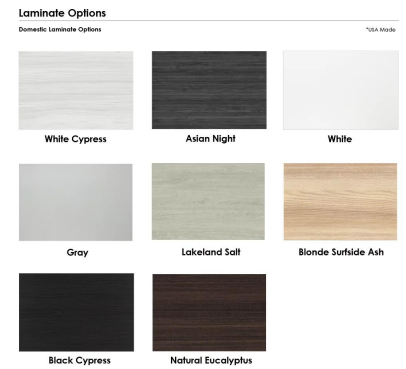

- Coordinates with the [Sapphire Wall System](#) and [Sapphire Cubicle System](#) for a uniformed working environment
- Seating and accessories shown are not included
- Set of 2 inset power/data module available for an upcharge
- Due to screen resolution and lighting variations color may look different in person from what you see in the image.

Also, you can call toll-free (888) 993-3757 to customize this table with another size, tabletop shape, base, or laminates available.

SKU: HAR-BOT-46X119-DOU-E66T-WB

GALLERY IMAGES

PRODUCT DESCRIPTION

The [Harmony Conference Table Series](#) offers this 10-person boat conference table. It measures approximately 10' in length, 4' in width, and the thickness of the tabletop is 1". Additionally, it seats up