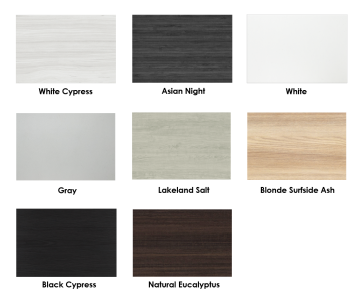

Laminate Options

Domestic Laminate Options

Table Model