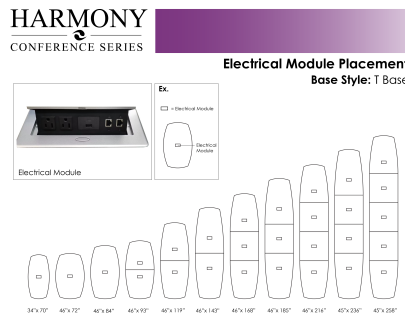

uniformed working environment

- Seating and accessories shown are not included
- Set of 2 inset power/data modules available for an upcharge

Also, you can call toll-free (888) 993-3757 to customize this table with another size, tabletop shape, base, or laminates available.

SKU: HAR-ABOT-46X119-T

GALLERY IMAGES

Table Top Style: Arc Boat