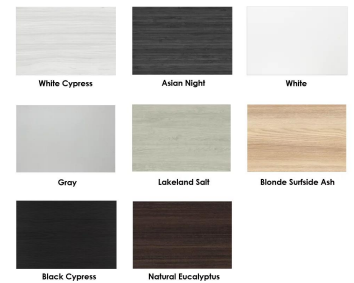

Laminate Options

Domestic Laminate Options

Table Model