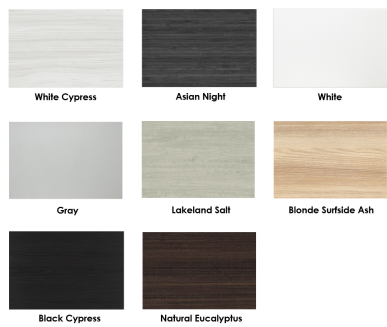

- Coordinates with the [Sapphire Wall System](#) and [Sapphire Cubicle System](#) for a uniformed working environment
- Due to screen resolution and lighting variations, color may look different in person from what you see in the image.

Also, you can call toll-free (888) 993-3757 to customize this table with another size, tabletop shape, base, or laminates available.

SKU: HAR-48x144-X

GALLERY IMAGES

Laminate Options