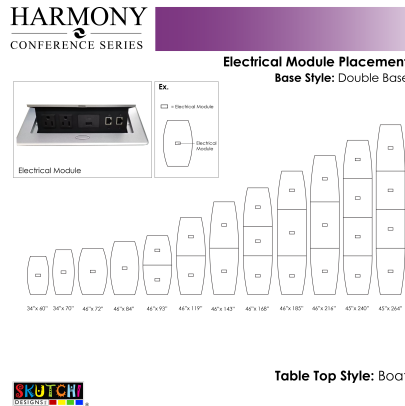

uniformed working environment

- Seating and accessories shown are not included
- Set of 3 inset power/data modules available for an upcharge
- Due to screen resolution and lighting variations color may look different in person from what you see in the image.

Also, you can call toll-free (888) 993-3757 to customize this table with another size, tabletop shape, base, or laminates available.

SKU: HAR-BOT-46X168-DOU

GALLERY IMAGES

PRODUCT DESCRIPTION

The [Harmony Conference Table Series](#) offers this 14-person boat-shaped conference table. It measures approximately 14' in length, 4' in width, and the thickness of the tabletop is 1". It comfortably seats up to fourteen people depending upon the chairs you pick (chairs pictured not included).