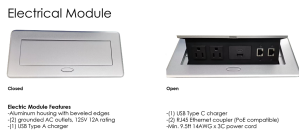

GALLERY IMAGES

PRODUCT DESCRIPTION

The [Harmony Conference Table Series](#) offers this 14-person boat-shaped conference table. It measures approximately 14' in length, 4' in width, and the thickness of the tabletop is 1". It comfortably seats up to fourteen people depending upon the chairs you pick (chairs pictured not included).