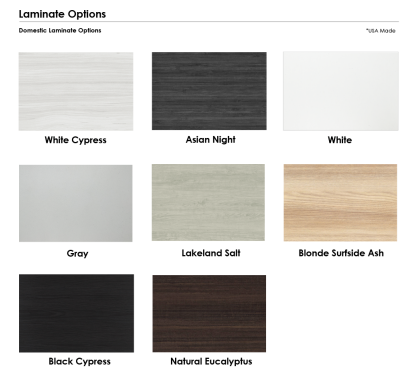

uniformed working environment

- Seating and accessories shown are not included
- Set of 3 inset power/data modules available for an upcharge
- Due to screen resolution and lighting variations color may look different in person from what you see in the image.

Also, you can call toll-free (888) 993-3757 to customize this table with another size, tabletop shape, base, or laminates available.

SKU: HAR-BOT-46X168-DOU

GALLERY IMAGES

PRODUCT DESCRIPTION

The [Harmony Conference Table Series](#) offers this 14-person boat-shaped conference table. It measures approximately 14' in length, 4' in width, and the thickness of the tabletop is 1". It comfortably seats up to fourteen people depending upon the chairs you pick (chairs pictured not included).