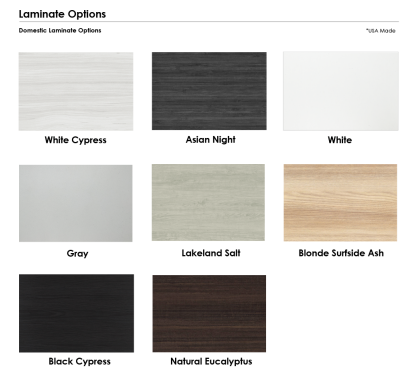

uniformed working environment

- Seating and accessories shown are not included
- Set of 3 inset power/data module available for an upcharge
- Due to screen resolution and lighting variations color may look different in person from what you see in the image.

Also, you can call toll-free (888) 993-3757 to customize this table with another size, tabletop shape, base, or laminates available.

SKU: HAR-RAC-46X168-T

GALLERY IMAGES

PRODUCT DESCRIPTION

The [Harmony Conference Table Series](#) offers this 14-person racetrack conference table. It measures approximately 14' in length, 4' in width, and the thickness of the tabletop is 1". It comfortably seats up to fourteen people depending upon the chairs you pick (chairs pictured not included).