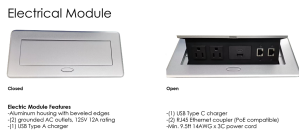

GALLERY IMAGES

PRODUCT DESCRIPTION

The [Harmony Conference Table Series](#) offers this 14-person racetrack conference table. It measures approximately 14' in length, 4' in width, and the thickness of the tabletop is 1". It comfortably seats up to fourteen people depending upon the chairs you pick (chairs pictured not included).