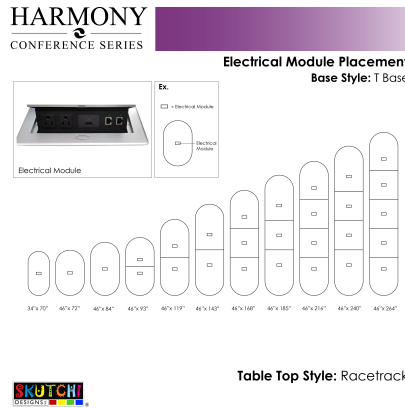

14-PERSON RACETRACK CONFERENCE TABLE WITH T-BASES | HARMONY CONFERENCE SERIES | 14' TABLE

\$2,935.23

- **Table Top Dimensions:** 165"W x 45"D x 1"H
- **Table Base Dimensions:** 24"W x 4"D x 28.5"H
- **Features Include:**
 - Contemporary design with modern accents
 - Complemented with brushed stainless steel or matte black bases
 - Modular construction allows to easily adjust the size of the table if the needs of your space change
 - Available in 8 QuickShip Laminates
 - Coordinates with the [Sapphire Wall System](#) and [Sapphire Cubicle System](#) for a

uniformed working environment

- Seating and accessories shown are not included
- Set of 3 inset power/data module available for an upcharge
- Due to screen resolution and lighting variations color may look different in person from what you see in the image.

Also, you can call toll-free (888) 993-3757 to customize this table with another size, tabletop shape, base, or laminates available.

SKU: HAR-RAC-46X168-T

GALLERY IMAGES

PRODUCT DESCRIPTION

The [Harmony Conference Table Series](#) offers this 14-person racetrack conference table. It measures approximately 14' in length, 4' in width, and the thickness of the tabletop is 1". It comfortably seats up to fourteen people depending upon the chairs you pick (chairs pictured not included).

Pictured on this page is a 14-person racetrack conference table. It features a racetrack tabletop, metal T-bases, and your choice of laminate. You can add a USB/Electrical module to any table over 4' in overall length. The price on the page includes shipping. Also, you can call with any questions prior to ordering online. But, you can add this typical to your cart and order it as pictured today.