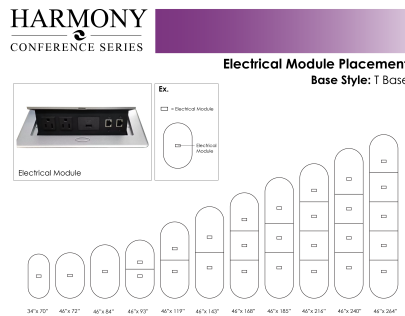

- Coordinates with the [Sapphire Wall System](#) and [Sapphire Cubicle System](#) for a uniformed working environment
- Seating and accessories shown are not included
- Set of 3 inset power/data module available for an upcharge

Also, you can call toll-free (888) 993-3757 to customize this table with another size, tabletop shape, base, or laminates available.

SKU: HAR-RAC-46X168-T

GALLERY IMAGES

Table Top Style: Racetrack