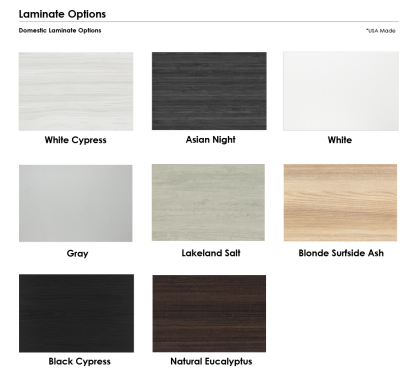

uniformed working environment

- Seating and accessories shown are not included
- Set of 3 inset power/data modules available for an upcharge
- Due to screen resolution and lighting variations color may look different in person from what you see in the image.

Also, you can call toll-free (888) 993-3757 to customize this table with another size, tabletop shape, base, or laminates available.

SKU: HAR-REC-48X168-T

GALLERY IMAGES

PRODUCT DESCRIPTION

The [Harmony Conference Table Series](#) offers this 14-person rectangle conference table. It measures approximately 18' in length, 4' in width, and the thickness of the tabletop is 1". It comfortably seats up to fourteen people depending upon the chairs you pick (chairs pictured not included).