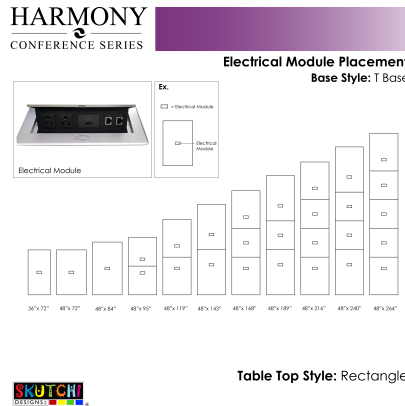

## 14-PERSON RECTANGLE CONFERENCE TABLE WITH T-BASES | HARMONY CONFERENCE SERIES | 14' TABLE

**\$2,935.23**

- **Table Top Dimensions:** 165"W x 45"D x 1"H
- **Table Base Dimensions:** 24"W x 4"D x 28.5"H
- **Features Include:**
  - Contemporary design with modern accents
  - Complemented with brushed stainless steel or matte black base
  - Modular construction allows to easily adjust the size of the table if the needs of your space change
  - Available in 8 QuickShip Laminates
  - Coordinates with the [Sapphire Wall System](#) and [Sapphire Cubicle System](#) for a

uniformed working environment

- Seating and accessories shown are not included
- Set of 3 inset power/data modules available for an upcharge
- Due to screen resolution and lighting variations color may look different in person from what you see in the image.

### PRODUCT DESCRIPTION

The [Harmony Conference Table Series](#) offers this 14-person rectangle conference table. It measures approximately 18' in length, 4' in width, and the thickness of the tabletop is 1". It comfortably seats up to fourteen people depending upon the chairs you pick (chairs pictured not included).

Pictured on this page is a 14-person rectangle conference table. It features a rectangle tabletop, metal T-bases, and your choice of laminate. You can add a USB/Electrical module to any table over 4' in overall length. The price on the page includes shipping. Also, you can call with any questions prior to ordering online.