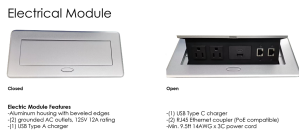

GALLERY IMAGES

PRODUCT DESCRIPTION

The [Harmony Conference Table Series](#) offers this 18-person boat-shaped conference table. It measures approximately 18' in length, 4' in width, and the thickness of the tabletop is 1". It comfortably seats up to eighteen people depending upon the chairs you pick (chairs pictured not included).