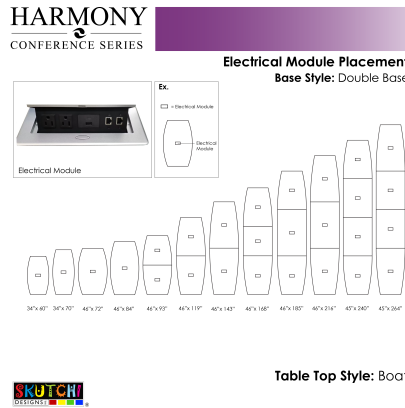

uniformed working environment

- Seating and accessories shown are not included
- Set of 3 inset power/data module available for an upcharge
- Due to screen resolution and lighting variations color may look different in person from what you see in the image.

Also, you can call toll-free (888) 993-3757 to customize this table with another size, tabletop shape, base, or laminates available.

SKU: HAR-BOT-46X216-DOU

GALLERY IMAGES

PRODUCT DESCRIPTION

The [Harmony Conference Table Series](#) offers this 18-person boat-shaped conference table. It measures approximately 18' in length, 4' in width, and the thickness of the tabletop is 1". It comfortably seats up to eighteen people depending upon the chairs you pick (chairs pictured not included).