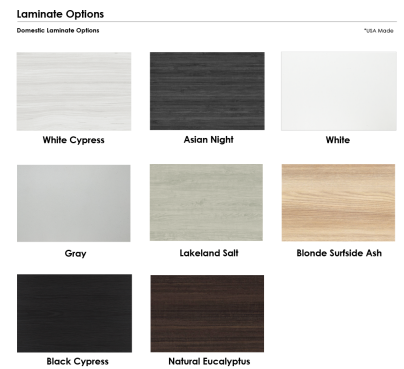

18-PERSON BOAT-SHAPED CONFERENCE TABLE WITH METAL BASES | HARMONY CONFERENCE SERIES | 18' TABLE

\$3,881.52

- **Table Top Dimensions:** 216"W x 45"D x 1"H
- **Table Base Dimensions:** 27.5"W x 15.75"D x 28.5"H
- **Features Include:**
 - Contemporary design with modern accents
 - Modular construction allows to easily adjust the size of the table if the needs of your space change
 - Complemented with brushed stainless steel base
 - Available in 8 QuickShip Laminates
 - Coordinates with the [Sapphire Wall System](#) and [Sapphire Cubicle System](#) for a

Also, you can call toll-free (888) 993-3757 to customize this table with another size, tabletop shape, base, or laminates available.

SKU: HAR-BOT-46X216-DOU

GALLERY IMAGES

PRODUCT DESCRIPTION

The [Harmony Conference Table Series](#) offers this 18-person boat-shaped conference table. It measures approximately 18' in length, 4' in width, and the thickness of the tabletop is 1". It comfortably seats up to eighteen people depending upon the chairs you pick (chairs pictured not included).