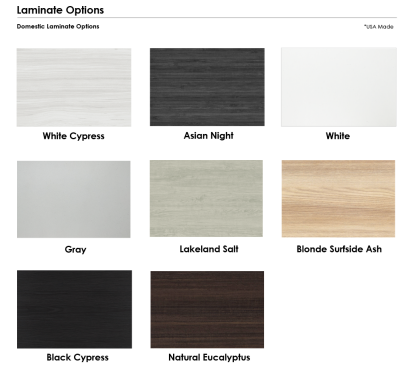

- Coordinates with the [Sapphire Wall System](#) and [Sapphire Cubicle System](#) for a uniformed working environment
- Seating and accessories shown are not included
- Set of 4 inset power/data module available for an upcharge
- Due to screen resolution and lighting variations color may look different in person from what you see in the image.

Also, you can call toll-free (888) 993-3757 to customize this table with another size, tabletop shape, base, or laminates available.

SKU: HAR-RAC-46x216-T

GALLERY IMAGES

PRODUCT DESCRIPTION

The [Harmony Conference Table Series](#) offers this 18-person racetrack conference table. It measures approximately 18' in length, 4' in width, and the thickness of the tabletop is 1". It comfortably seats up