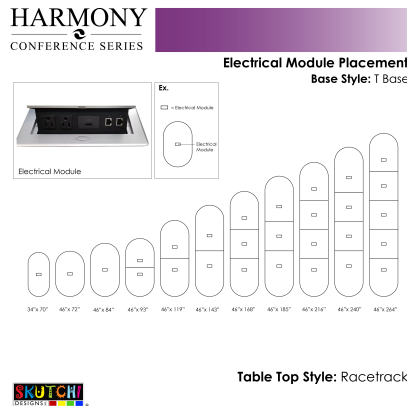

Skutchi Designs, Inc.

(888) 993-3757
sales@skutchi.com

18-PERSON RACETRACK CONFERENCE TABLE WITH T BASES | HARMONY CONFERENCE SERIES | 18' TABLE

\$3,547.84

- **Table Top Dimensions:** 45"W x 210"H
- **T Leg Dimensions:** 4"W x 24"D x 28"H
- **Features Include:**
 - Contemporary design with modern accents
 - Complemented with brushed stainless steel or matte black bases
 - Modular construction allows to easily adjust the size of the table if the needs of your space change
 - Available in 8 QuickShip Laminates
 - Made in the USA

- Coordinates with the [Sapphire Wall System](#) and [Sapphire Cubicle System](#) for a uniformed working environment
- Seating and accessories shown are not included
- Set of 4 inset power/data module available for an upcharge
- Due to screen resolution and lighting variations color may look different in person from what you see in the image.

Also, you can call toll-free (888) 993-3757 to customize this table with another size, tabletop shape, base, or laminates available.

SKU: HAR-RAC-46x216-T

GALLERY IMAGES

PRODUCT DESCRIPTION

The [Harmony Conference Table Series](#) offers this 18-person racetrack conference table. It measures approximately 18' in length, 4' in width, and the thickness of the tabletop is 1". It comfortably seats up

Pictured on this page is a 18-person racetrack conference table. It features a racetrack tabletop, metal T-bases, and your choice of laminate. You can add a USB/Electrical module to any table over 4' in overall length. The price on the page includes shipping. Also, you can call with any questions prior to ordering online.