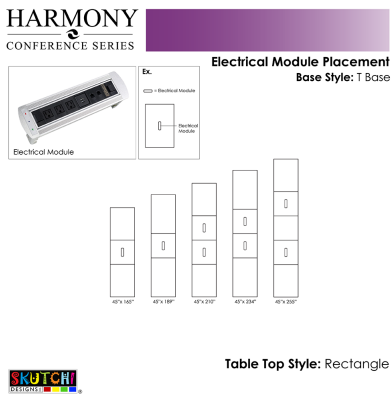

## 18-PERSON RECTANGLE CONFERENCE TABLE WITH T-BASES | HARMONY CONFERENCE SERIES | ROTATING ELECTRICAL MODULES

**\$4,015.82**

- **Table Top Dimensions:** 45"W x 210"D x 1"H
- **Table Base Dimensions:** 24"W x 2"D x 28.5"H
- **Features Include:**
  - Contemporary design with modern accents
  - Complemented with brushed stainless steel or matte black base
  - Modular construction allows to easily adjust the size of the table if the needs of your space change
  - 9 laminates available
  - Rotating electrical module with 3 power outlets, 2 Cat 6, and 2 USB ports

### PRODUCT DESCRIPTION

The [Harmony Conference Table Series](#) offers this 18-person rectangle conference table. It measures approximately 18' in length, 4' in width, and the thickness of the tabletop is 1". It comfortably seats up to twenty people depending upon the chairs you pick (chairs pictured not included).

### **Modular Design & Durable Construction**

**Harmony Conference Series** gives classic shapes a modern twist, combining creativity and class with durable construction which fits virtually any modern office environment. Because it's designed with scalability in mind, its modular construction allows you to easily enhance or reduce the size of the table.

Pictured on this page is a 18-person rectangle conference table. It features a rectangle tabletop, metal T-bases, and your choice of laminate. Rotating electrical module with 3 power outlets, 2 Cat 6, and 2 USB ports. The price on the page includes shipping. Also, you can call with any questions prior to ordering online.