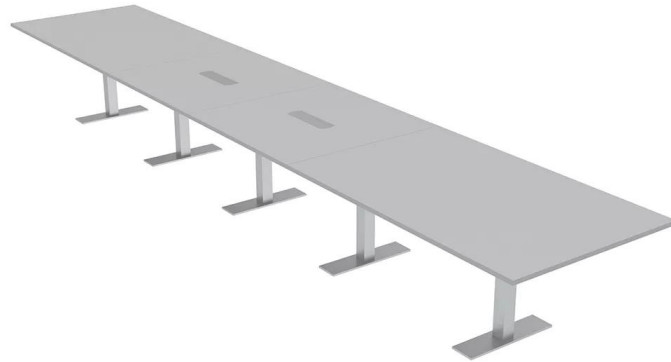

## 18-PERSON RECTANGLE CONFERENCE TABLE WITH T-BASES | HARMONY CONFERENCE SERIES | ROTATING ELECTRICAL MODULES

**\$4,015.82**

- **Table Top Dimensions:** 45"W x 210"D x 1"H
- **Table Base Dimensions:** 24"W x 2"D x 28.5"H
- **Features Include:**
  - Contemporary design with modern accents
  - Complemented with brushed stainless steel or matte black base
  - Modular construction allows to easily adjust the size of the table if the needs of your space change
  - 9 laminates available
  - Rotating electrical module with 3 power outlets, 2 Cat 6, and 2 USB ports

- Coordinates with the [Sapphire Wall System](#) and [Sapphire Cubicle System](#) for a uniformed working environment
- Seating and accessories shown are not included
- Inset power/data modules available for an upcharge

### PRODUCT DESCRIPTION

The [Harmony Conference Table Series](#) offers this 18-person rectangle conference table. It measures approximately 18' in length, 4' in width, and the thickness of the tabletop is 1". It comfortably seats up to twenty people depending upon the chairs you pick (chairs pictured not included).

Pictured on this page is a 18-person rectangle conference table. It features a rectangle tabletop, metal T-bases, and your choice of laminate. Rotating electrical module with 3 power outlets, 2 Cat 6, and 2 USB ports. The price on the page includes shipping. Also, you can call with any questions prior to ordering online.