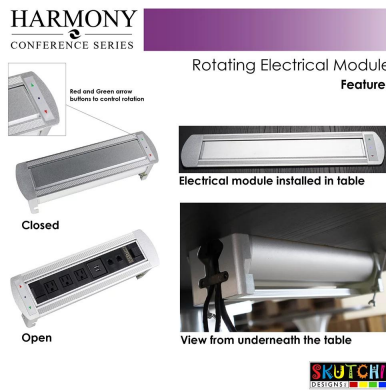

## 18-PERSON RECTANGLE CONFERENCE TABLE WITH T-BASES | HARMONY CONFERENCE SERIES | ROTATING ELECTRICAL MODULES

**\$4,015.82**

- **Table Top Dimensions:** 45"W x 210"D x 1"H
- **Table Base Dimensions:** 24"W x 2"D x 28.5"H
- **Features Include:**
  - Contemporary design with modern accents
  - Complemented with brushed stainless steel or matte black base
  - Modular construction allows to easily adjust the size of the table if the needs of your space change
  - 9 laminates available
  - Rotating electrical module with 3 power outlets, 2 Cat 6, and 2 USB ports

- Coordinates with the [Sapphire Wall System](#) and [Sapphire Cubicle System](#) for a uniformed working environment
- Seating and accessories shown are not included
- Inset power/data modules available for an upcharge

### PRODUCT DESCRIPTION

The [Harmony Conference Table Series](#) offers this 18-person rectangle conference table. It measures approximately 18' in length, 4' in width, and the thickness of the tabletop is 1". It comfortably seats up to twenty people depending upon the chairs you pick (chairs pictured not included).

Pictured on this page is a 18-person rectangle conference table. It features a rectangle tabletop, metal T-bases, and your choice of laminate. Rotating electrical module with 3 power outlets, 2 Cat 6, and 2 USB ports. The price on the page includes shipping. Also, you can call with any questions prior to ordering online.