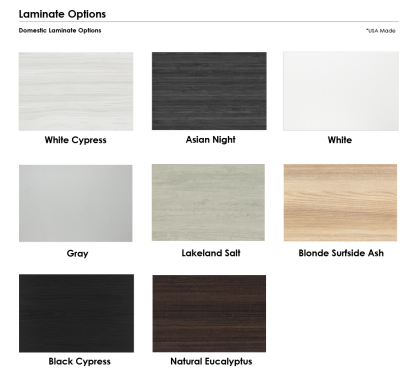

20 FOOT ARC-BOAT CONFERENCE TABLE WITH METAL BASES | HARMONY CONFERENCE SERIES | 20 PERSON BOARDROOM TABLE

\$5,176.77

- **Table Top Dimensions:**45"W x 240"H
- **Base Height:** 28"H
- **Features Include:**
 - Contemporary design with modern accents
 - Complemented with brushed stainless steel bases
 - Modular construction allows to easily adjust the size of the table if the needs of your space change
 - Available in 8 QuickShip Laminates
 - Coordinates with the [Sapphire Wall System](#) and [Sapphire Cubicle System](#) for a

Also, you can call toll-free (888) 993-3757 to customize this table with another size, tabletop shape, base, or laminates available.

SKU: HAR-ABOT-45X240-DOU

GALLERY IMAGES

PRODUCT DESCRIPTION

The [Harmony Conference Table Series](#) offers this 20 foot arc-boat conference table. It measures approximately 20' in length, 4' in width, and the thickness of the tabletop is 1". It comfortably seats up to twenty people depending upon the chairs you pick (chairs pictured not included).