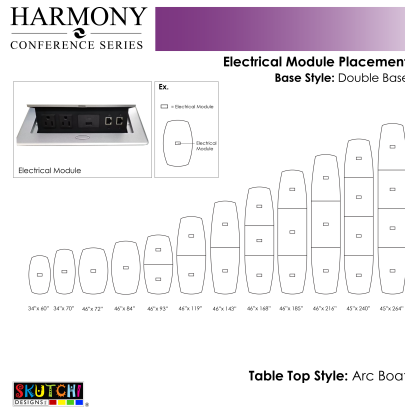

20 FOOT ARC-BOAT CONFERENCE TABLE WITH METAL BASES | HARMONY CONFERENCE SERIES | 20 PERSON BOARDROOM TABLE

\$5,176.77

- **Table Top Dimensions:**45"W x 240"H
- **Base Height:** 28"H
- **Features Include:**
 - Contemporary design with modern accents
 - Complemented with brushed stainless steel bases
 - Modular construction allows to easily adjust the size of the table if the needs of your space change
 - Available in 8 QuickShip Laminates
 - Coordinates with the [Sapphire Wall System](#) and [Sapphire Cubicle System](#) for a

uniformed working environment

- Seating and accessories shown are not included
- Set of 4 inset power/data module available for an upcharge
- Due to screen resolution and lighting variations color may look different in person from what you see in the image.

Also, you can call toll-free (888) 993-3757 to customize this table with another size, tabletop shape, base, or laminates available.

SKU: HAR-ABOT-45X240-DOU

GALLERY IMAGES

PRODUCT DESCRIPTION

The [Harmony Conference Table Series](#) offers this 20 foot arc-boat conference table. It measures approximately 20' in length, 4' in width, and the thickness of the tabletop is 1". It comfortably seats up to twenty people depending upon the chairs you pick (chairs pictured not included).

Pictured on this page is a 20 foot arc-boat conference table. It features an arc-boat shaped tabletop, metal bases, and your choice of laminate. You can add a USB/Electrical module to any table over 4' in overall length. The price on the page includes shipping. Also, you can call with any questions prior to ordering online.