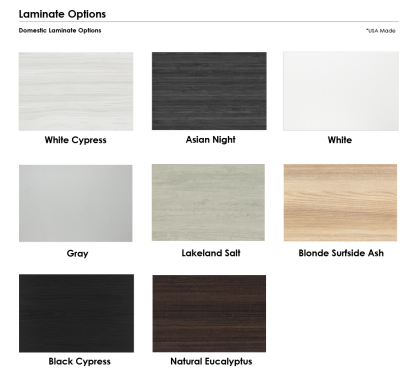

**22 FOOT ARC RECTANGLE CONFERENCE TABLE WITH METAL BASES | HARMONY
CONFERENCE SERIES | 22 PERSON BOARDROOM TABLE**

\$5,176.77

- **Table Top Dimensions:** 45"W x 264"H
- **Base Height:** 28"H
- **Features Include:**
 - Contemporary design with modern accents
 - Complemented with brushed stainless steel bases
 - Modular construction allows to easily adjust the size of the table if the needs of your space change
 - Available in 8 QuickShip Laminates
 - Coordinates with the [Sapphire Wall System](#) and [Sapphire Cubicle System](#) for a

Also, you can call toll-free (888) 993-3757 to customize this table with another size, tabletop shape, base, or laminates available.

SKU: HAR-AREC-46X264-DOU

GALLERY IMAGES

PRODUCT DESCRIPTION

The [Harmony Conference Table Series](#) offers this 22-foot arc rectangle conference table. It measures approximately 22' in length, 4' in width, and the thickness of the tabletop is 1". It comfortably seats up to twenty people depending upon the chairs you pick (chairs pictured not included).