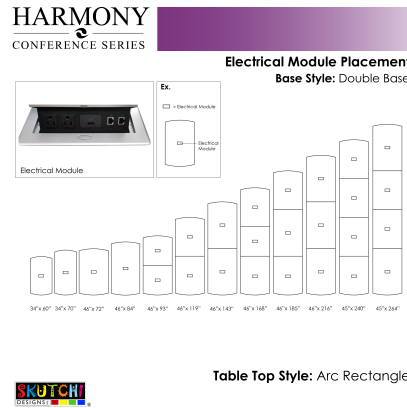

**22 FOOT ARC RECTANGLE CONFERENCE TABLE WITH METAL BASES | HARMONY
CONFERENCE SERIES | 22 PERSON BOARDROOM TABLE**

\$5,176.77

- **Table Top Dimensions:** 45"W x 264"H
- **Base Height:** 28"H
- **Features Include:**
 - Contemporary design with modern accents
 - Complemented with brushed stainless steel bases
 - Modular construction allows to easily adjust the size of the table if the needs of your space change
 - Available in 8 QuickShip Laminates
 - Coordinates with the [Sapphire Wall System](#) and [Sapphire Cubicle System](#) for a

uniformed working environment

- Seating and accessories shown are not included
- Set of 4 inset power/data module available for an upcharge
- Due to screen resolution and lighting variations color may look different in person from what you see in the image.

Also, you can call toll-free (888) 993-3757 to customize this table with another size, tabletop shape, base, or laminates available.

SKU: HAR-AREC-46X264-DOU

GALLERY IMAGES

PRODUCT DESCRIPTION

The [Harmony Conference Table Series](#) offers this 22-foot arc rectangle conference table. It measures approximately 22' in length, 4' in width, and the thickness of the tabletop is 1". It comfortably seats up to twenty people depending upon the chairs you pick (chairs pictured not included).

Pictured on this page is a 22-foot arc rectangle conference table. It features an arc-rectangle shaped tabletop, metal bases, and your choice of laminate. You can add a USB/Electrical module to any table over 4' in overall length. Additionally, the price on the page includes shipping. Also, you can call with any questions prior to ordering online.