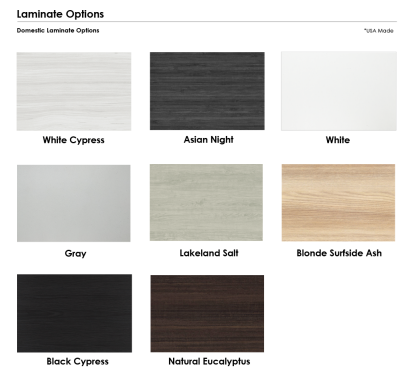

**Also, you can call toll-free (888) 993-3757 to customize this table with another size, tabletop shape, base, or laminates available.**

**SKU: HAR-BOT-45X258-T**

### GALLERY IMAGES

Table Top Style: Boat