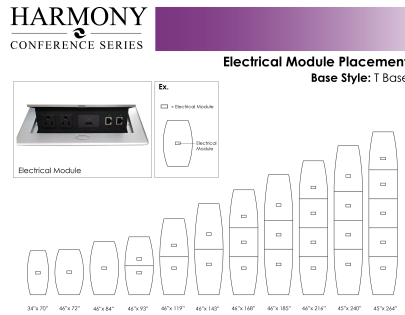

uniformed working environment

- Seating and accessories shown are not included
- Set of 5 inset power/data module available for an upcharge
- Due to screen resolution and lighting variations color may look different in person from what you see in the image.

Also, you can call toll-free (888) 993-3757 to customize this table with another size, tabletop shape, base, or laminates available.

SKU: HAR-BOT-45X258-T

GALLERY IMAGES

Table Top Style: Boat

PRODUCT DESCRIPTION

The [Harmony Conference Table Series](#) offers this 22-foot boat-shaped conference table. It measures approximately 22' in length, 4' in width, and the thickness of the tabletop is 1". It comfortably seats up to twenty people depending upon the chairs you pick (chairs pictured not included).