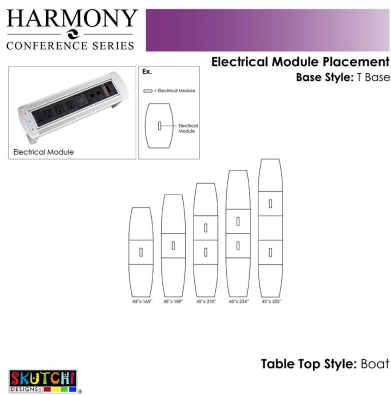

- Coordinates with the [Sapphire Wall System](#) and [Sapphire Cubicle System](#) for a uniformed working environment
- Seating and accessories shown are not included
- Set of 5 inset power/data module available for an upcharge

Also, you can call toll-free (888) 993-3757 to customize this table with another size, tabletop shape, base, or laminates available.

SKU: HAR-BOT-45X258-T-E66T-WB

GALLERY IMAGES

PRODUCT DESCRIPTION

The [Harmony Conference Table Series](#) offers this 22-foot boat-shaped conference table. It measures approximately 22' in length, 4' in width, and the thickness of the tabletop is 1". It comfortably seats up to twenty people depending upon the chairs you pick (chairs pictured not included).

Our **Harmony Series** features modern conference tables designed to look sleek and stylish for any