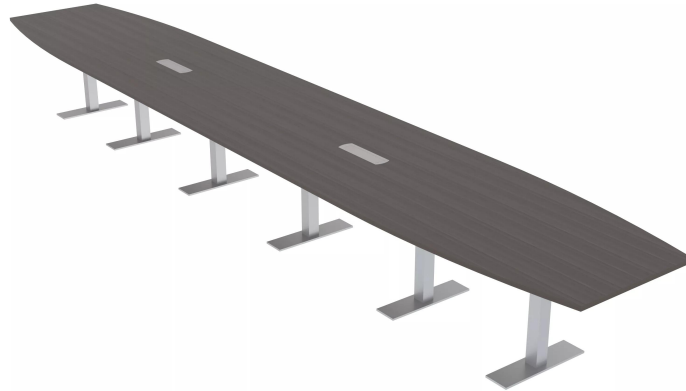

22-FOOT BOAT SHAPED CONFERENCE TABLE WITH METAL T BASES | HARMONY CONFERENCE SERIES | ROTATING ELECTRICAL MODULES

\$4,717.37

- **Table Top Dimensions:**45"W x 255"H
- **Base Height:** 28"H
- **Features Include:**
 - Contemporary design with modern accents
 - Complemented with brushed stainless steel or matte black bases
 - Modular construction allows to easily adjust the size of the table if the needs of your space change
 - 9 laminates available
 - Rotating electrical module with 3 power outlets, 2 Cat 6, and 2 USB ports

Also, you can call toll-free (888) 993-3757 to customize this table with another size, tabletop shape, base, or laminates available.

SKU: HAR-BOT-45X258-T-E66T-WB

GALLERY IMAGES

PRODUCT DESCRIPTION

The [Harmony Conference Table Series](#) offers this 22-foot boat-shaped conference table. It measures approximately 22' in length, 4' in width, and the thickness of the tabletop is 1". It comfortably seats up to twenty people depending upon the chairs you pick (chairs pictured not included).

Modular Design & Durable Construction

Harmony Conference Series gives classic shapes a modern twist, combining creativity and class with durable construction which fits virtually any modern office environment. Because it's designed with scalability in mind, its modular construction allows you to easily enhance or reduce the size of the table.

Pictured on this page is a 22-foot boat-shaped conference table. It features a boat shaped tabletop, metal T bases, and your choice of laminate. It also includes Rotating Electrical Modules with 3 power outlets, 2 Cat 6, and 2 USB ports. The price on the page includes shipping. Additionally, the price on the page includes shipping. Also, you can call with any questions prior to ordering online.