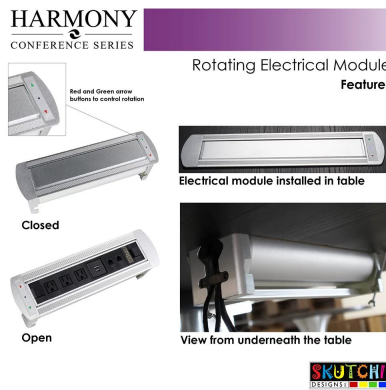

- Coordinates with the [Sapphire Wall System](#) and [Sapphire Cubicle System](#) for a uniformed working environment
- Seating and accessories shown are not included
- Set of 5 inset power/data module available for an upcharge

Also, you can call toll-free (888) 993-3757 to customize this table with another size, tabletop shape, base, or laminates available.

SKU: HAR-BOT-45X258-T-E66T-WB

GALLERY IMAGES

PRODUCT DESCRIPTION

The [Harmony Conference Table Series](#) offers this 22-foot boat-shaped conference table. It measures approximately 22' in length, 4' in width, and the thickness of the tabletop is 1". It comfortably seats up to twenty people depending upon the chairs you pick (chairs pictured not included).

Our **Harmony Series** features modern conference tables designed to look sleek and stylish for any