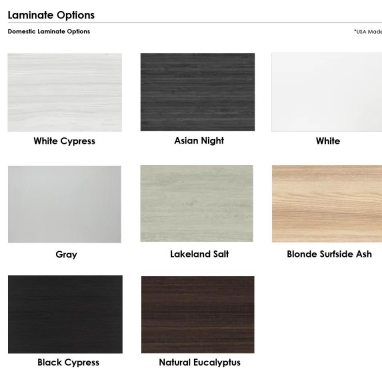

- Inset power/data module not available for this table configuration
- Due to screen resolution and lighting variations color may look different in person from what you see in the image.

Also, you can call toll-free (888) 993-3757 to customize this table with another size, tabletop shape, base, or laminates available.

SKU: HAR-RD-34-24SQ

GALLERY IMAGES

PROFESSIONAL OFFICE
DESIGN SERVICES

Have questions about this product?

Call SKUTCHI Designs Inc. for a free, no-obligation consultation. We'll be happy to answer your questions

888-993-3757

PRODUCT DESCRIPTION

The [Harmony Conference Table Series](#) offers this 4-person round conference table. It measures approximately 34 inches in circumference, and the thickness of the tabletop is 1". It can comfortably seat up to four people depending upon the chairs you pick (chairs pictured in the rendering on this page are not included).