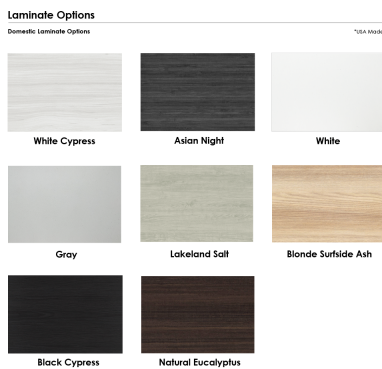

4-PERSON SQUARE CONFERENCE TABLE WITH METAL BASE | HARMONY CONFERENCE SERIES | 36" SQUARE TABLE

\$692.19

- **Table Top Dimensions:** 33.5"W x 33.5"D x 1"H
- **Table Base Dimensions:** 17.75"W x 17.75"D x 28.5"H
- **Features Include:**
 - Contemporary design with modern accents
 - Complemented with brushed stainless steel base
 - Available in 8 QuickShip Laminates
 - Coordinates with the [Sapphire Wall System](#) and [Sapphire Cubicle System](#) for a uniformed working environment
- Seating and accessories shown are not included

- Inset power/data module **not** available for this table configuration
- Due to screen resolution and lighting variations color may look different in person from what you see in the image.

Also, you can call toll-free (888) 993-3757 to customize this table with another size, tabletop shape, base, or laminates available.

SKU: HAR-SQ-34-24SQ

GALLERY IMAGES

PRODUCT DESCRIPTION

The [Harmony Conference Table Series](#) offers this 4-person square conference table. It measures approximately 3' in length, 3' in width, and the thickness of the tabletop is 1". It can comfortably seat up to four people depending upon the chairs you pick (chairs pictured in the rendering on this page are not included).