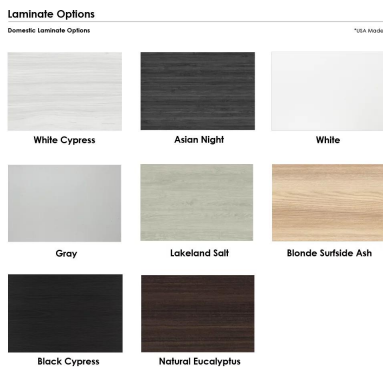

- Seating and accessories shown are not included
- Due to screen resolution and lighting variations color may look different in person from what you see in the image.

Also, you can call toll-free (888) 993-3757 to customize this table with another size, tabletop shape, base, or laminates available.

SKU: HAR-RD-42-TLP

GALLERY IMAGES

PRODUCT DESCRIPTION

The [Harmony Conference Table Series](#) offers this 4-person round conference table. It measures approximately 42" in circumference and the thickness of the tabletop is 1". It comfortably seats up to four people depending upon the chairs you pick (chairs pictured not included).

Our **Harmony Series** features modern conference tables designed to look sleek and stylish for any boardroom or meeting room. Because our conference tables are commercial-grade and constructed from