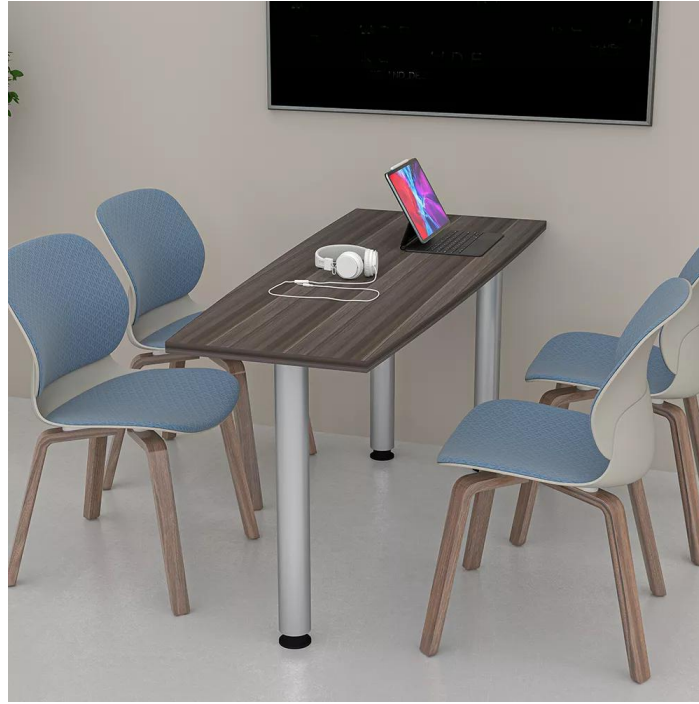

4 PERSON HEXAGON HUDDLE TABLE WITH METAL POST LEGS | 2X5 | WALL MOUNTED

\$938.89

- **Table Top Dimensions:** 5'L x 1' 11.75"W x 1"H
- **Features Include:**
 - Designed to mount to the wall to incorporate media and interaction into a tight meeting space
 - Contemporary design
 - Complemented with 3" x 29" metal post legs
 - Seats up to 4 people comfortably
 - Equipped with brackets to attach to a wall
- Seating and accessories shown are not included
- Inset power/data modules available for an upcharge

Also, you can call toll-free (888) 993-3757 to customize this table with another size, tabletop shape, base, or laminates available.

SKU: HAR-HUD-HEX.IR-24x60-RPTS

GALLERY IMAGES

Huddle Tables

Electrical Options:
Hexagon Huddle Table

Domestic Laminate Options

White Cypress (WA-7974)	Asian Night (WA-7449)	Linen (D-427-60)
-------------------------	-----------------------	------------------

PRODUCT DESCRIPTION

The **Harmony Conference Table Series** offers this 4-person huddle table with a hexagon shaped tabletop. It features silver post legs, and the laminate surface of your choice. It measures approximately 5' in length, ~2' in width, and the thickness of the tabletop is 1".

This table is designed to be mounted to any wall. It can comfortably seat up to four people depending upon the chairs you pick (not include with table purchase).

Additionally, you can call with any questions prior to ordering online. We'd be happy to assist you.