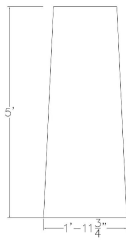

4 PERSON HEXAGON HUDDLE TABLE WITH METAL POST LEGS | 2X5 | WALL MOUNTED

\$938.89

- **Table Top Dimensions:** 5'L x 1' 11.75"W x 1"H
- **Features Include:**
 - Designed to mount to the wall to incorporate media and interaction into a tight meeting space
 - Contemporary design
 - Complemented with 3" x 29" metal post legs
 - Seats up to 4 people comfortably
 - Equipped with brackets to attach to a wall
- Seating and accessories shown are not included
- Inset power/data modules available for an upcharge

Also, you can call toll-free (888) 993-3757 to customize this table with another size, tabletop shape, base, or laminates available.

SKU: HAR-HUD-HEX.IR-24x60-RPTS

GALLERY IMAGES

Huddle Tables

Electrical Options:
Hexagon Huddle Table

Cutout for electrical

Features:
Hexagon Huddle (Available in 30x30)

HARMONY CONFERENCE SERIES | SKUTCHI 888-993-3757

Laminate Options

Black Oak (XD-1025)	Driftwood (XD-21)	Light Gray (XD-01)
Maple (XD-08)	Sea Salt (XD-1026)	White (XD-09)

Domestic Laminate Options

White Cypress (WA-7974)	Asian Night (WA-7449)	Linen (D-427-60)
-------------------------	-----------------------	------------------

PRODUCT DESCRIPTION

The **Harmony Conference Table Series** offers this 4-person huddle table with a hexagon shaped tabletop. It features silver post legs, and the laminate surface of your choice. It measures approximately 5' in length, ~2' in width, and the thickness of the tabletop is 1".