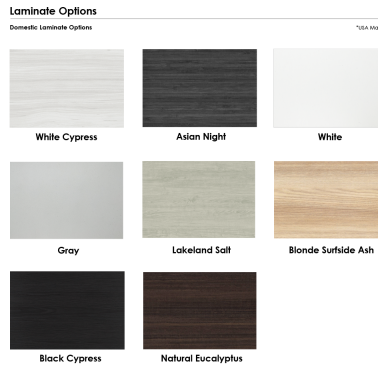

- Mid-back fabric chairs
- Cushioned seat and back
- Seat height control
- Chrome base with smooth-rolling casters
- Overall width: 22.5"
- Overall Depth: 24.4"
- Overall Height: 31.5"
- Due to screen resolution and lighting variations color may look different in person from what you see in the image.

Also, you can call toll-free (888) 993-3757 to customize this table with another size, tabletop shape, base, or laminates available.

SKU: HAR-BUN-RD-42-RPTT-LLR68571

GALLERY IMAGES

**PROFESSIONAL OFFICE
DESIGN SERVICES**

Have questions about this product?

Call SKUTCHI Designs Inc. for a free, no-obligation consultation. We'll be happy to answer your questions

888-993-3757