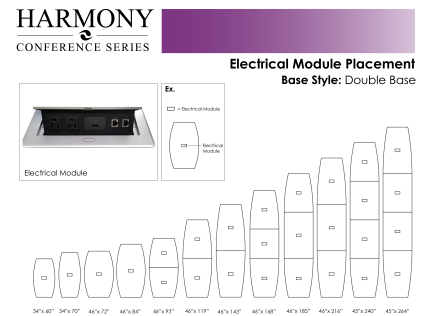

## 4 PERSON MEETING ROOM TABLE AND CHAIRS BUNDLE | 5' BOAT SHAPED

**\$2,197.22**

- **Table Top Dimensions:** 59.5"W x 33.5"D x 1"H
- **Features Include:**
  - Complete meeting room set up
  - Contemporary design with modern accents
  - Complemented with rectangular metal bases
  - Available in 8 QuickShip Laminates
  - Coordinates with the [Sapphire Wall System](#) and [Sapphire Cubicle System](#) for a uniformed working environment
- Inset power/data module available for an upcharge
- **Chair features:**

### GALLERY IMAGES

Table Top Style: Boat

## PRODUCT DESCRIPTION

The [Harmony Conference Table Series](#) offers this 4-Person Boat-Shaped Conference Table And Chairs Bundle. The table measures approximately 5' in length, 3' in width, and the thickness of the tabletop is 1". It can comfortably seat 4 people. This meeting room set **includes** 4 mid-back task chairs in black fabric with black mesh back.

Pictured on this page is a 4-Person Boat-Shaped Conference Table And Chairs Bundle. It features a square metal base, boat shape, and your choice of laminate. You can add a USB/Electrical module to any table over 4' in overall length. This set includes 4 mid-back task chairs with mesh back to complete your meeting room set up. The price on the page includes shipping. Also, you can call with any questions prior to ordering online. We'd be happy to assist you.