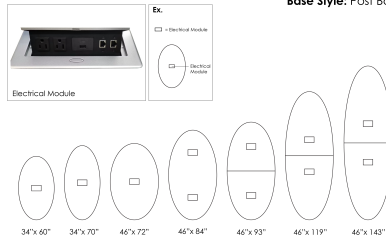

Table Top Style: Oval

- Due to screen resolution and lighting variations color may look different in person from what you see in the image.

Also, you can call toll-free (888) 993-3757 to customize this table with another size, tabletop shape, base, or laminates available.

SKU: HAR-OVL-46x72-RPTS

GALLERY IMAGES

HARMONY
CONFERENCE SERIES

Electrical Module Placement
Base Style: Post Base