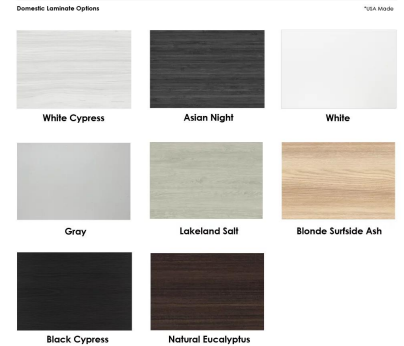

Laminate Options