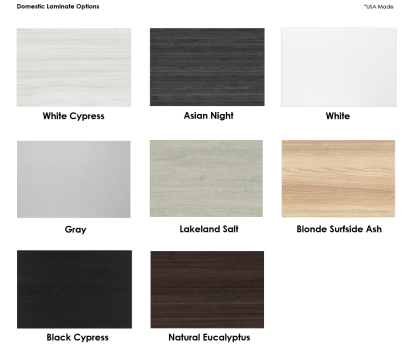

- Due to screen resolution and lighting variations color may look different in person from what you see in the image.

Also, you can call toll-free (888) 993-3757 to customize this table with another size, tabletop shape, base, or laminates available.

SKU: HAR-AREC-34X60-DOU

GALLERY IMAGES

HARMONY
CONFERENCE SERIES

Electrical Module Placement
Base Style: Double Base

Table Top Style: Arc Rectangle

Laminate Options

PRODUCT DESCRIPTION

The **Harmony Conference Table Series** offers this 6-person arc-rectangle conference table. It measures approximately 5' in length, 3' in width, and the thickness of the tabletop is 1". It comfortably seats up to six people depending upon the chairs you pick (chairs pictured not included).

Our **Harmony Series** features modern conference tables designed to look sleek and stylish for any boardroom or meeting room. Because our conference tables are commercial-grade and constructed from eco-friendly materials, they make them one of our top-selling products. You can choose from various