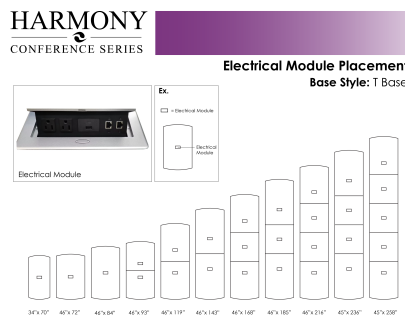

Also, you can call toll-free (888) 993-3757 to customize this table with another size, tabletop shape, base, or laminates available.

SKU: HAR-AREC-46X72-T

GALLERY IMAGES

Table Top Style: Arc Rectangle