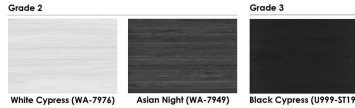

Domestic Laminate Options

PROFESSIONAL OFFICE DESIGN SERVICES

Have questions about this product?

Call SKUTCHI Designs Inc. for a free, no-obligation consultation. We'll be happy to answer your questions

888-993-3757

PRODUCT DESCRIPTION

The [Harmony Conference Table Series](#) offers this 6-foot arc rectangle conference table. It measures approximately 6? in length, 4? in width, and the thickness of the tabletop is 1?. It comfortably seats up to six people depending upon the chairs you pick (chairs pictured not included).

Our **Harmony Series** features modern conference tables designed to look sleek and stylish for any boardroom or meeting room. Because our conference tables are commercial-grade and constructed from eco-friendly materials, they make them one of our top-selling products. You can choose from various options such as shape, size, bases, laminates, and data/electric modules.

Pictured on this page is a 6-foot arc rectangle conference table. It features an arc-rectangle shaped