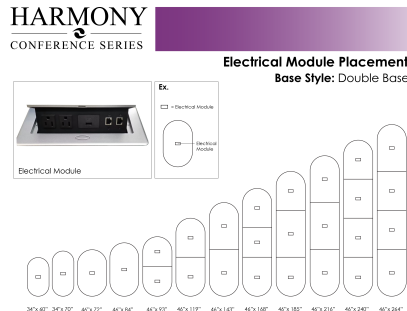

- Inset power/data module available for an upcharge

Also, you can call toll-free (888) 993-3757 to customize this table with another size, tabletop shape, base, or laminates available.

SKU: HAR-RAC-46X72-DOU

GALLERY IMAGES

Table Top Style: Racetrack