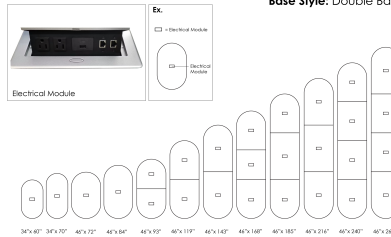

- Inset power/data module available for an upcharge
- Due to screen resolution and lighting variations color may look different in person from what you see in the image.

Also, you can call toll-free (888) 993-3757 to customize this table with another size, tabletop shape, base, or laminates available.

SKU: HAR-RAC-46X72-DOU

GALLERY IMAGES

HARMONY CONFERENCE SERIES

Electrical Module Placement Base Style: Double Base

Table Top Style: Racetrack