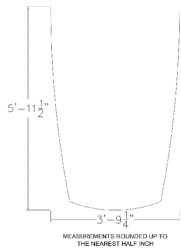

GALLERY IMAGES

Huddle Tables

Electrical Options:
Arc Boat Huddle Table

Cutout for electrical

Feet: Powder Coated (Available in Silver)

HARMONY CONFERENCE SERIES | SKUTCHI 888-993-3757

Laminate Options

Black Oak (XD-1025)	Driftwood (XD-21)	Light Gray (XD-01)
Maple (XD-08)	Sea Salt (XD-1026)	White (XD-09)

Domestic Laminate Options

White Cypress (WA-7974)	Asian Night (WA-7489)	Linen (D-427-60)

PRODUCT DESCRIPTION

The **Harmony Conference Table Series** offers this 6-person huddle table with a arc boat shaped tabletop. It features silver post legs, and the laminate surface of your choice. It measures approximately 4' in length, ~6' in width, and the thickness of the tabletop is 1".

This table is designed to be mounted to any wall. It can comfortably seat up to four people depending upon the chairs you pick (not include with table purchase).

Additionally, you can call with any questions prior to ordering online. We'd be happy to assist you.