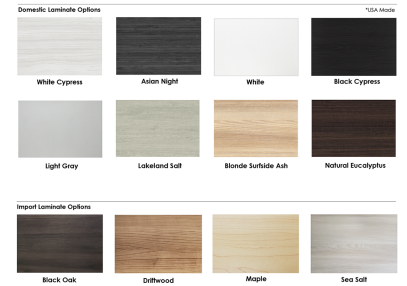

Also, you can call toll-free (888) 993-3757 to customize this table with another size, tabletop shape, base, or laminates available.

SKU: HAR-AREC-34X70-DOU

GALLERY IMAGES

HARMONY
CONFERENCE SERIES

Electrical Module Placement
Base Style: Double Base

Ex. ☐ Electrical Module
☐ Electrical Module

Laminate Options

Table Top Style: Arc Rectangle

PRODUCT DESCRIPTION

The [Harmony Conference Table Series](#) offers this 6-person arc-rectangle conference table. It measures approximately 6' in length, 3' in width, and the thickness of the tabletop is 1". It comfortably seats up to six people depending upon the chairs you pick (chairs pictured not included).

Our **Harmony Series** features modern conference tables designed to look sleek and stylish for any boardroom or meeting room. Because our conference tables are commercial-grade and constructed from eco-friendly materials, they make them one of our top-selling products. You can choose from various options such as shape, size, bases, laminates, and data/electric modules.

Pictured on this page is a 6-person arc-rectangle conference table. It features a arc-rectangle shaped