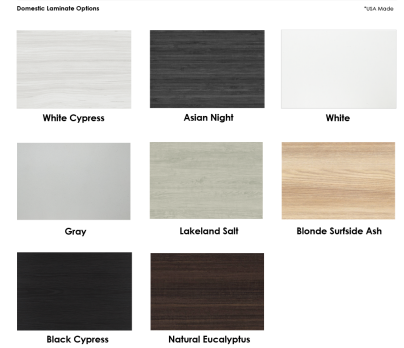

- Due to screen resolution and lighting variations color may look different in person from what you see in the image.

Also, you can call toll-free (888) 993-3757 to customize this table with another size, tabletop shape, base, or laminates available.

SKU: HAR-AREC-34X70-T

GALLERY IMAGES

HARMONY
CONFERENCE SERIES

Electrical Module Placement
Base Style: T Base

Table Top Style: Arc Rectangle

Laminate Options

PRODUCT DESCRIPTION

The [Harmony Conference Table Series](#) offers this 6-person arc-rectangle conference table. It measures approximately 6' in length, 3' in width, and the thickness of the tabletop is 1". It comfortably seats up to six people depending upon the chairs you pick (chairs pictured not included).

Our **Harmony Series** features modern conference tables designed to look sleek and stylish for any boardroom or meeting room. Because our conference tables are commercial-grade and constructed from eco-friendly materials, they make them one of our top-selling products. You can choose from various