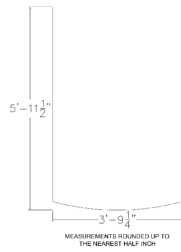

6-PERSON ARC RECTANGLE HUDDLE TABLE WITH METAL POST LEGS | WALL MOUNTED | 46X72

\$1,268.25

- **Table Top Dimensions:** 5' 11.5"W x 3' 9.25"D x 1"H
- **Features Include:**
 - Designed to mount to the wall to incorporate media and interaction into a tight meeting space
 - Contemporary design
 - Complemented with 3" x 29" metal post legs
 - Seats up to 5 people comfortably
 - Available in 8 QuickShip Laminates
- Seating and accessories shown are not included

SKU: HAR-HUD-AREC-45X72-RPTS

GALLERY IMAGES

Huddle Tables

PRODUCT DESCRIPTION

The [Harmony Conference Table Series](#) offers this 6-person huddle table with a arc rectangle shaped tabletop. It features silver post legs, and the laminate surface of your choice. It measures approximately 46" in length, 72" in width, and the thickness of the tabletop is 1".