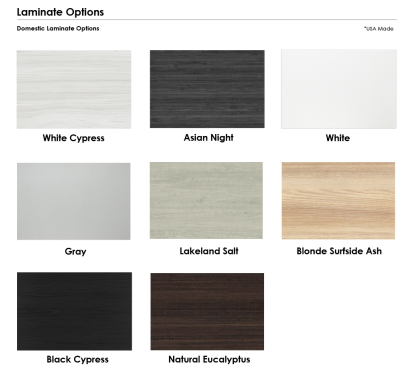

6-PERSON ARC RECTANGLE HUDDLE TABLE WITH METAL POST LEGS | WALL MOUNTED | 46X72

\$1,268.25

- **Table Top Dimensions:** 5' 11.5"W x 3' 9.25"D x 1"H
- **Features Include:**
 - Designed to mount to the wall to incorporate media and interaction into a tight meeting space
 - Contemporary design
 - Complemented with 3" x 29" metal post legs
 - Seats up to 5 people comfortably
 - Available in 8 QuickShip Laminates
- Seating and accessories shown are not included

- Inset power/data modules available for an upcharge
- Due to screen resolution and lighting variations color may look different in person from what you see in the image.

Also, you can call toll-free (888) 993-3757 to customize this table with another size, tabletop shape, base, or laminates available.

SKU: HAR-HUD-AREC-45X72-RPTS

GALLERY IMAGES

Huddle Tables

PRODUCT DESCRIPTION

The [Harmony Conference Table Series](#) offers this 6-person huddle table with a arc rectangle shaped tabletop. It features silver post legs, and the laminate surface of your choice. It measures approximately 46" in length, 72" in width, and the thickness of the tabletop is 1".