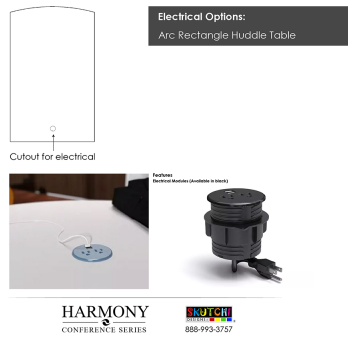

## 6-PERSON ARC RECTANGLE HUDDLE TABLE WITH METAL POST LEGS | WALL MOUNTED | 46X72

**\$1,268.25**

- **Table Top Dimensions:** 5' 11.5"W x 3' 9.25"D x 1"H
- **Features Include:**
  - Designed to mount to the wall to incorporate media and interaction into a tight meeting space
  - Contemporary design
  - Complemented with 3" x 29" metal post legs
  - Seats up to 5 people comfortably
- Seating and accessories shown are not included
- Inset power/data modules available for an upcharge

Also, you can call toll-free (888) 993-3757 to customize this table with another size, tabletop shape, base, or laminates available.

SKU: HAR-HUD-AREC-45X72-RPTS

### PRODUCT DESCRIPTION

The [Harmony Conference Table Series](#) offers this 6-person huddle table with a arc rectangle shaped tabletop. It features silver post legs, and the laminate surface of your choice. It measures approximately 46" in length, 72" in width, and the thickness of the tabletop is 1".