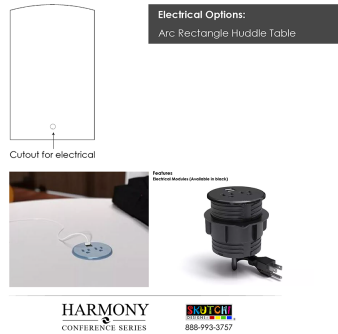

6-PERSON ARC RECTANGLE HUDDLE TABLE WITH METAL POST LEGS | WALL MOUNTED | 46X72

\$1,268.25

- **Table Top Dimensions:** 5' 11.5"W x 3' 9.25"D x 1"H
- **Features Include:**
 - Designed to mount to the wall to incorporate media and interaction into a tight meeting space
 - Contemporary design
 - Complemented with 3" x 29" metal post legs
 - Seats up to 5 people comfortably
 - Available in 8 QuickShip Laminates
- Seating and accessories shown are not included

- Inset power/data modules available for an upcharge
- Due to screen resolution and lighting variations color may look different in person from what you see in the image.

Also, you can call toll-free (888) 993-3757 to customize this table with another size, tabletop shape, base, or laminates available.

SKU: HAR-HUD-AREC-45X72-RPTS

GALLERY IMAGES

Huddle Tables

PRODUCT DESCRIPTION

The [Harmony Conference Table Series](#) offers this 6-person huddle table with a arc rectangle shaped tabletop. It features silver post legs, and the laminate surface of your choice. It measures approximately 46" in length, 72" in width, and the thickness of the tabletop is 1".