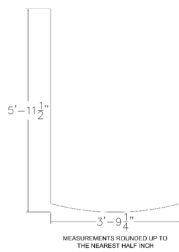

## 6-PERSON ARC RECTANGLE HUDDLE TABLE WITH METAL POST LEGS | WALL MOUNTED | 46X72

**\$1,268.25**

- **Table Top Dimensions:** 5' 11.5"W x 3' 9.25"D x 1"H
- **Features Include:**
  - Designed to mount to the wall to incorporate media and interaction into a tight meeting space
  - Contemporary design
  - Complemented with 3" x 29" metal post legs
  - Seats up to 5 people comfortably
- Seating and accessories shown are not included
- Inset power/data modules available for an upcharge

### PRODUCT DESCRIPTION

The [Harmony Conference Table Series](#) offers this 6-person huddle table with a arc rectangle shaped tabletop. It features silver post legs, and the laminate surface of your choice. It measures approximately 46" in length, 72" in width, and the thickness of the tabletop is 1".