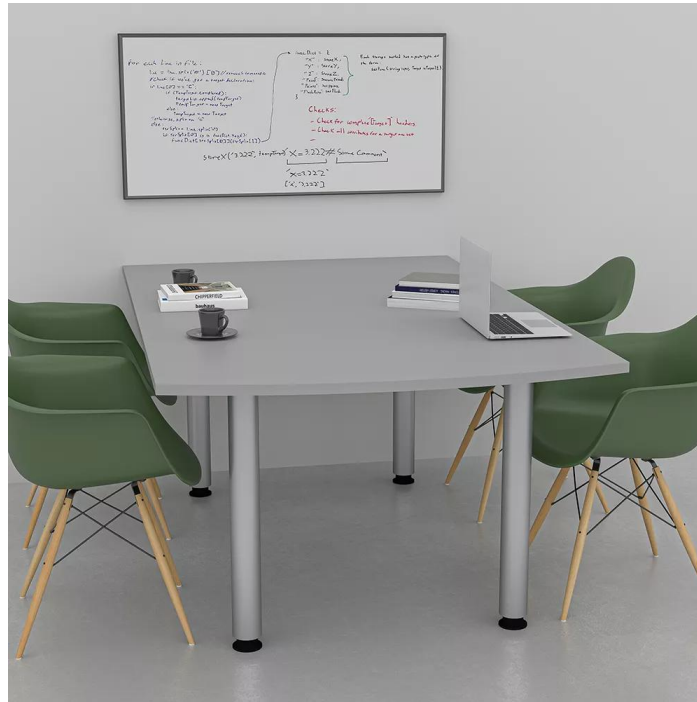

## 6-PERSON ARC RECTANGLE HUDDLE TABLE WITH METAL POST LEGS | WALL MOUNTED | 46X72

**\$1,268.25**

- **Table Top Dimensions:** 5' 11.5"W x 3' 9.25"D x 1"H
- **Features Include:**
  - Designed to mount to the wall to incorporate media and interaction into a tight meeting space
  - Contemporary design
  - Complemented with 3" x 29" metal post legs
  - Seats up to 5 people comfortably
- Seating and accessories shown are not included
- Inset power/data modules available for an upcharge

Also, you can call toll-free (888) 993-3757 to customize this table with another size, tabletop shape, base, or laminates available.

SKU: HAR-HUD-AREC-45X72-RPTS

### PRODUCT DESCRIPTION

The [Harmony Conference Table Series](#) offers this 6-person huddle table with a arc rectangle shaped tabletop. It features silver post legs, and the laminate surface of your choice. It measures approximately 46" in length, 72" in width, and the thickness of the tabletop is 1".

This table is designed to be mounted to any wall. It can comfortably seat up to four people depending upon the chairs you pick (not include with table purchase).

Additionally, you can call with any questions prior to ordering online. We'd be happy to assist you.