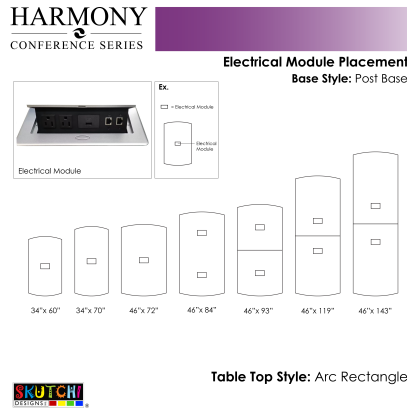

**6-PERSON ARC RECTANGLE MEETING ROOM TABLE WITH SILVER LEGS | HARMONY
CONFERENCE SERIES | 7' CONFERENCE TABLE**

\$1,415.27

- **Table Top Dimensions:** 45"W x 84"D x 1"H
- **Features Include:**
 - Contemporary design with modern accents
 - Complemented with silver or matte black post legs
 - Available in 8 QuickShip Laminates
 - Coordinates with the [Sapphire Wall System](#) and [Sapphire Cubicle System](#) for a uniformed working environment
- Seating and accessories shown are not included
- Due to screen resolution and lighting variations color may look different in person from what

you see in the image.

Also, you can call toll-free (888) 993-3757 to customize this table with another size, tabletop shape, base, or laminates available.

SKU: HAR-AREC-46X84-RPTM

GALLERY IMAGES

PRODUCT DESCRIPTION

The [Harmony Conference Table Series](#) offers this 6-person arc-rectangle conference table. It measures approximately 7' in length, 4' in width, and the thickness of the tabletop is 1". It comfortably seats up to six people depending upon the chairs you pick (chairs pictured not included).

Skutchi Designs, Inc.

(888) 993-3757
sales@skutchi.com

Pictured on this page is an 6-person arc-rectangle conference table. It features an arc-rectangle shaped tabletop, silver or matte black post legs, and your choice of laminate. You can add a USB/Electrical module to any table over 4' in overall length. Additionally, the price on the page includes shipping. Also, you can call with any questions prior to ordering online.