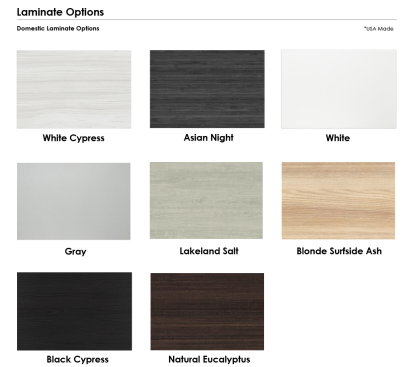

**6-PERSON ARC RECTANGLE MEETING ROOM TABLE WITH SILVER LEGS | HARMONY
CONFERENCE SERIES | 7' CONFERENCE TABLE**

\$1,415.27

- **Table Top Dimensions:** 45"W x 84"D x 1"H
- **Features Include:**
 - Contemporary design with modern accents
 - Complemented with silver or matte black post legs
 - Available in 8 QuickShip Laminates
 - Coordinates with the [Sapphire Wall System](#) and [Sapphire Cubicle System](#) for a uniformed working environment
- Seating and accessories shown are not included
- Due to screen resolution and lighting variations color may look different in person from what

you see in the image.

Also, you can call toll-free (888) 993-3757 to customize this table with another size, tabletop shape, base, or laminates available.

SKU: HAR-AREC-46X84-RPTM

GALLERY IMAGES

PRODUCT DESCRIPTION

Skutchi Designs, Inc.

(888) 993-3757
sales@skutchi.com

Pictured on this page is an 6-person arc-rectangle conference table. It features an arc-rectangle shaped tabletop, silver or matte black post legs, and your choice of laminate. You can add a USB/Electrical module to any table over 4' in overall length. Additionally, the price on the page includes shipping. Also, you can call with any questions prior to ordering online.