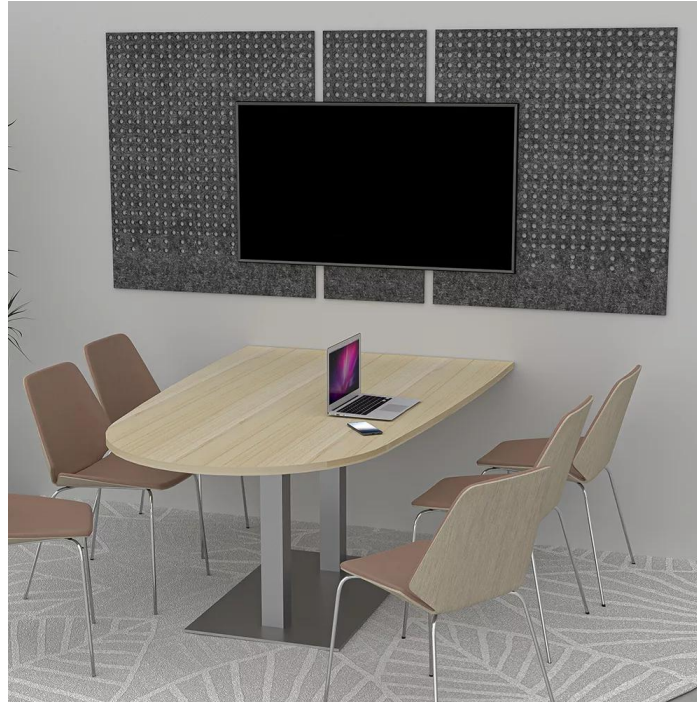

## 6-PERSON BOVAL COLLABORATION TABLE WITH SQUARE METAL BASE | WALL MOUNTED HUDDLE TABLE | 4X6

**\$1,309.88**

- **Table Top Dimensions:** 5' 11.5"W x 3' 9.25"D x 1"H
- **Acoustic wall panels sold separately. Please call for quote.**
- **Features Include:**
  - Designed to mount to the wall to incorporate media and interaction into a tight meeting space
  - Contemporary design
  - Complemented with 3" x 29" metal post legs
  - Seats up to 6 people comfortably
  - Equipped with brackets to attach to a wall

- Seating and accessories shown are not included
- Inset power/data modules available for an upcharge

Also, you can call toll-free (888) 993-3757 to customize this table with another size, tabletop shape, base, or laminates available.

### PRODUCT DESCRIPTION

The [Harmony Conference Table Series](#) offers this 6-person huddle table with a boval shaped tabletop. It features silver post legs, and the laminate surface of your choice. It measures approximately 4' in length, 6' in width, and the thickness of the tabletop is 1".

This table is designed to be mounted to any wall. It can comfortably seat up to four people depending upon the chairs you pick (not include with table purchase).

**Skutchi Designs, Inc.**

**(888) 993-3757**  
**sales@skutchi.com**