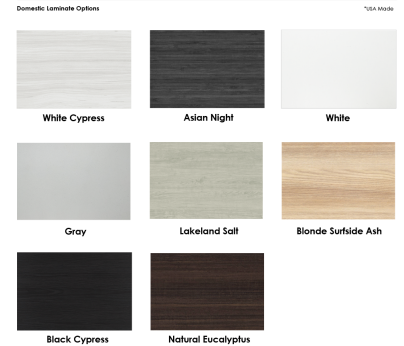

Laminate Options