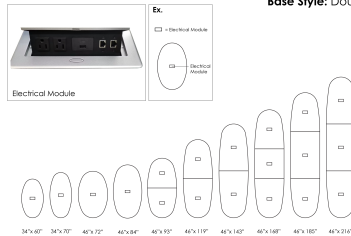

- Due to screen resolution and lighting variations color may look different in person from what you see in the image.

Also, you can call toll-free (888) 993-3757 to customize this table with another size, tabletop shape, base, or laminates available.

SKU: HAR-BOVL-34X70-DOU

GALLERY IMAGES

HARMONY
CONFERENCE SERIES

Electrical Module Placement
Base Style: Double Base

Table Top Style: Boval