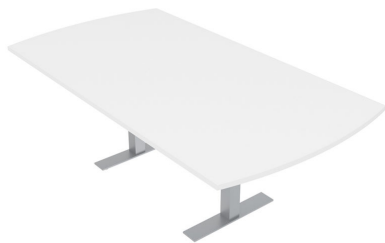

- o a uniformed working environment
- o An inset power/data module available for an upcharge
- o **Chair features:**
  - Mesh seat and back for durable, breathable support
  - Split back design for lumbar support
  - Adjustable seat depth and tilt
  - 3D adjustable arms: Height adjustable, arm pad slider, and arm pad pivot
  - Durable polished aluminum base and frame
  - Tilt: Full-back 3 locking positions & tension adjustment.
  - Height adjustments: Pneumatic seat height adjustment
  - Arms: Height adjustable (3.75"), arm pad slider (1.5") and arm pad pivot
  - Seat: durable breathable mesh
  - Meets the BIFMA standard for commercial grade use

Also, you can call toll-free (888) 993-3757 to customize this table with another size, tabletop shape, base, or laminates available.

SKU: HAR-BUN-AREC-46X84-T-AME6226

GALLERY IMAGES