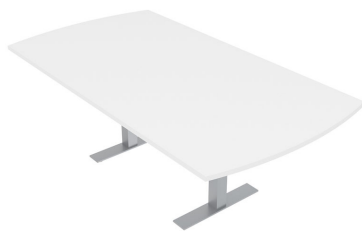

a uniformed working environment

- An inset power/data module available for an upcharge

◦ **Chair features:**

- Mesh seat and back for durable, breathable support
- Split back design for lumbar support
- Adjustable seat depth and tilt
- 3D adjustable arms: Height adjustable, arm pad slider, and arm pad pivot
- Durable polished aluminum base and frame
- Tilt: Full-back 3 locking positions & tension adjustment.
- Height adjustments: Pneumatic seat height adjustment
- Arms: Height adjustable (3.75"), arm pad slider (1.5") and arm pad pivot
- Seat: durable breathable mesh
- Meets the BIFMA standard for commercial grade use

- Due to screen resolution and lighting variations color may look different in person from what you see in the image.

Also, you can call toll-free (888) 993-3757 to customize this table with another size, tabletop shape, base, or laminates available.

SKU: HAR-BUN-AREC-46X84-T-AME6226

GALLERY IMAGES

Domestic Laminate Options

*USA MADE