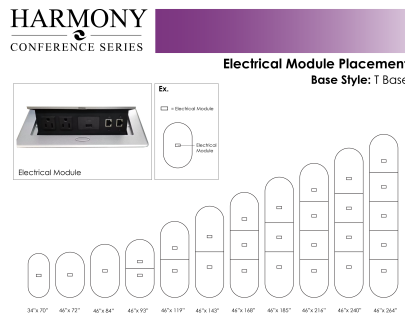

Table Top Style: Racetrack

- Inset power/data module available for an upcharge
- Due to screen resolution and lighting variations color may look different in person from what you see in the image.

Also, you can call toll-free (888) 993-3757 to customize this table with another size, tabletop shape, base, or laminates available.

SKU: HAR-RAC-46x84-T

GALLERY IMAGES