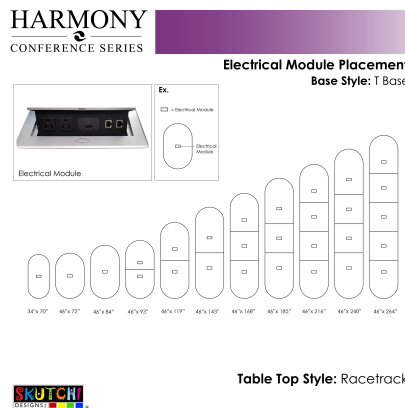

- Seating and accessories shown are not included
- Inset power/data module available for an upcharge

Also, you can call toll-free (888) 993-3757 to customize this table with another size, tabletop shape, base, or laminates available.

SKU: HAR-RAC-46x84-T

GALLERY IMAGES

PRODUCT DESCRIPTION

The [Harmony Conference Table Series](#) offers this 6-person racetrack conference table. It measures approximately 7' in length, 4' in width, and the thickness of the tabletop is 1". It comfortably seats up to six people depending upon the chairs you pick (chairs pictured not included).

Our **Harmony Series** features modern conference tables designed to look sleek and stylish for any board room or meeting room. Because our conference tables are commercial-grade and constructed from eco-friendly materials, they make them one of our top-selling products. You can choose from