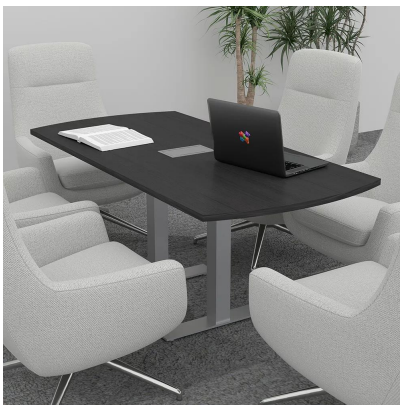

**6 PERSON CONFERENCE TABLE WITH METAL T- SHAPED LEGS | HARMONY
CONFERENCE SERIES | 3'X6' MEETING ROOM TABLE**

\$1,150.29

- **Table Top Shapes Available:** Arc Boat; Arc Rectangle; Boat; Boval; Duo; Hexagon Irregular; Oval; Racetrack; Rectangle
- **Table Top size:** 36"x 72"
- **Features:**
 - Height: 29"
 - Double post metal base, available in silver or matte black finish
 - Contemporary design with modern accents
 - Optional power and data module with 2 AC outlets, 1 USB-A and 1 USB-C port, 1 data port and 1 HDMI port

- Coordinates with the [Sapphire Wall System](#) and [Sapphire Cubicle System](#) for a uniformed working environment
- Due to screen resolution and lighting variations, color may look different in person from what you see in the image.

Also, you can call toll-free (888) 993-3757 to customize this table with another size, tabletop shape, base, or laminates available.

SKU: HAR-36x72-T

GALLERY IMAGES

Laminate Options

Domestic Laminate Options