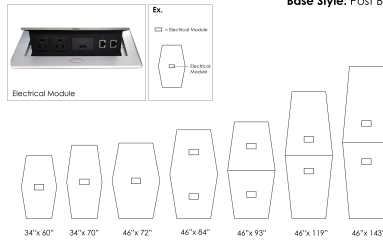

Table Top Style: Hexagon

- Inset power/data modules available for an upcharge
- Due to screen resolution and lighting variations color may look different in person from what you see in the image.

Also, you can call toll-free (888) 993-3757 to customize this table with another size, tabletop shape, base, or laminates available.

SKU: HAR-HEX.IR-46x72-RPTS

GALLERY IMAGES

HARMONY CONFERENCE SERIES

Electrical Module Placement
Base Style: Post Base