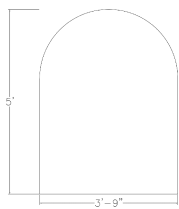

GALLERY IMAGES

Huddle Tables

Cutout for electrical

Electrical Options:
RaceTrack Huddle Table

HARMONY
CONFERENCE SERIES

(888) 993-3757

Laminate Options

 Black Oak (XD-1025)	 Dillwood (XD-21)	 Light Gray (XD-01)
 Maple (XD-08)	 Smo Saff (XD-1028)	 White (XD-09)

Domestic Laminate Options

 White Cypress (WA-777X)	 Asian Night (WA-748)	 Linen (D-427.40)