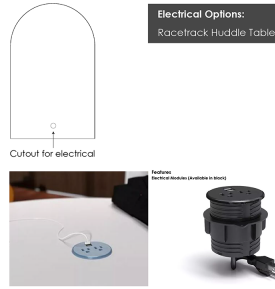

Huddle Tables

Electrical Options:
Racetrack Huddle Table

Features:
Back-Up Assembly (available on order)