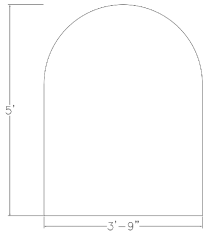

Huddle Tables

Electrical Options:
Racetrack Huddle Table

Features:
Back-Up Assembly (available on order)

Laminate Options

Domestic Laminate Options

*USA Made

PRODUCT DESCRIPTION

The **Harmony Conference Table Series** offers this 6-person huddle table with a racetrack shaped tabletop. It features silver post legs, and the laminate surface of your choice. It measures approximately 45" in length, 60" in width, and the thickness of the tabletop is 1".

This table is designed to be mounted to any wall. It can comfortably seat up to four people depending upon the chairs you pick (not include with table purchase).

Additionally, you can call with any questions prior to ordering online. We'd be happy to assist you.