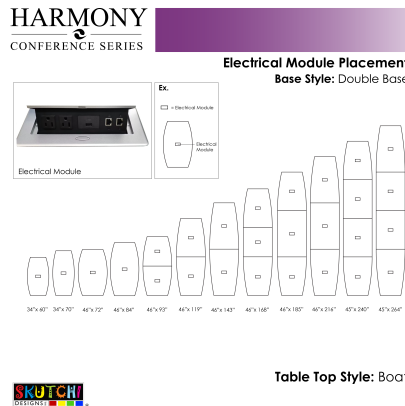

8-FOOT BOAT-SHAPED CONFERENCE TABLE WITH DOUBLE BASES | HARMONY CONFERENCE SERIES | 8 PERSON TABLE

\$2,586.27

- **Table Top Dimensions:** 96"W x 45"D x 1"H
- **Table Base Dimensions:** 24"W x 4"D x 28.5"H
- **Features Include:**
 - Contemporary design with modern accents
 - Complemented with double matte black bases
 - 6 quickship laminates available with correlating edge banding
 - 3 grade two laminates available
 - Coordinates with the [Sapphire Wall System](#) and [Sapphire Cubicle System](#) for a uniformed working environment

- Seating and accessories shown are not included
- Set of 2 inset power/data modules available for an upcharge

Also, you can call toll-free (888) 993-3757 to customize this table with another size, tabletop shape, base, or laminates available.

SKU: HAR-BOT-46X93-DOU

GALLERY IMAGES

PRODUCT DESCRIPTION

The [Harmony Conference Table Series](#) offers this 8-person boat-shaped conference table. It measures approximately 8' in length, 4' in width, and the thickness of the tabletop is 1". It comfortably seats up to eight people depending upon the chairs you pick (chairs pictured not included).

Skutchi Designs, Inc.

(888) 993-3757
sales@skutchi.com

options such as shape, size, bases, laminates, and data/electric modules.

Pictured on this page is a 8-person boat-shaped conference table. It features a boat-shaped tabletop, silver post legs, and your choice of laminate. You can add a USB/Electrical module to any table over 4' in overall length. Additionally, the price on the page includes shipping. Also, you can call with any questions prior to ordering online.