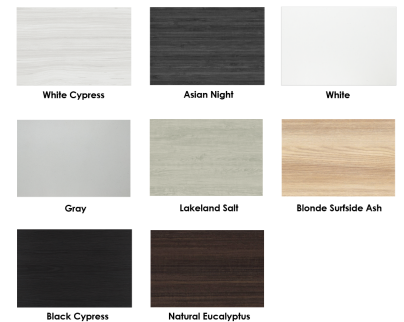

Laminate Options

Domestic Laminate Options

PRODUCT DESCRIPTION

The [Harmony Conference Table Series](#) offers this 8-person boat-shaped conference table. It measures approximately 8' in length, 4' in width, and the thickness of the tabletop is 1". It comfortably seats up to eight people depending upon the chairs you pick (chairs pictured not included).

Our **Harmony Series** features modern conference tables designed to look sleek and stylish for any boardroom or meeting room. Because our conference tables are commercial-grade and constructed from