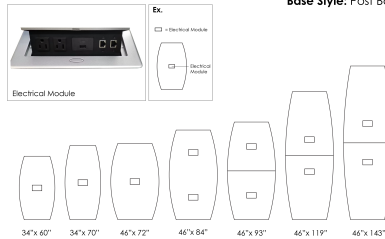

- Set of 2 inset power/data modules available for an upcharge
- Due to screen resolution and lighting variations color may look different in person from what you see in the image.

Also, you can call toll-free (888) 993-3757 to customize this table with another size, tabletop shape, base, or laminates available.

SKU: HAR-BOT-46X93-RPTM

GALLERY IMAGES

HARMONY CONFERENCE SERIES

Electrical Module Placement Base Style: Post Base

Table Top Style: Boat