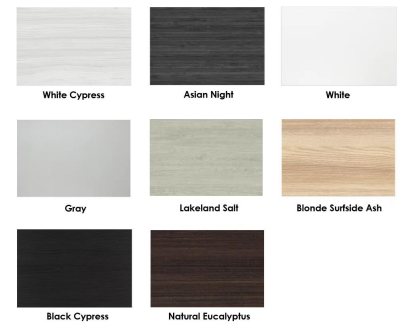

Laminate Options

Domestic Laminate Options