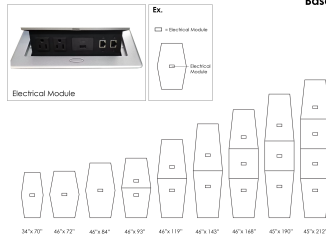

Table Top Style: Hexagon

- Inset power/data modules available for an upcharge
- Due to screen resolution and lighting variations color may look different in person from what you see in the image.

Also, you can call toll-free (888) 993-3757 to customize this table with another size, tabletop shape, base, or laminates available.

SKU: HAR-HEX.IR-46x72-T

GALLERY IMAGES

HARMONY CONFERENCE SERIES

Electrical Module Placement
Base Style: T Base